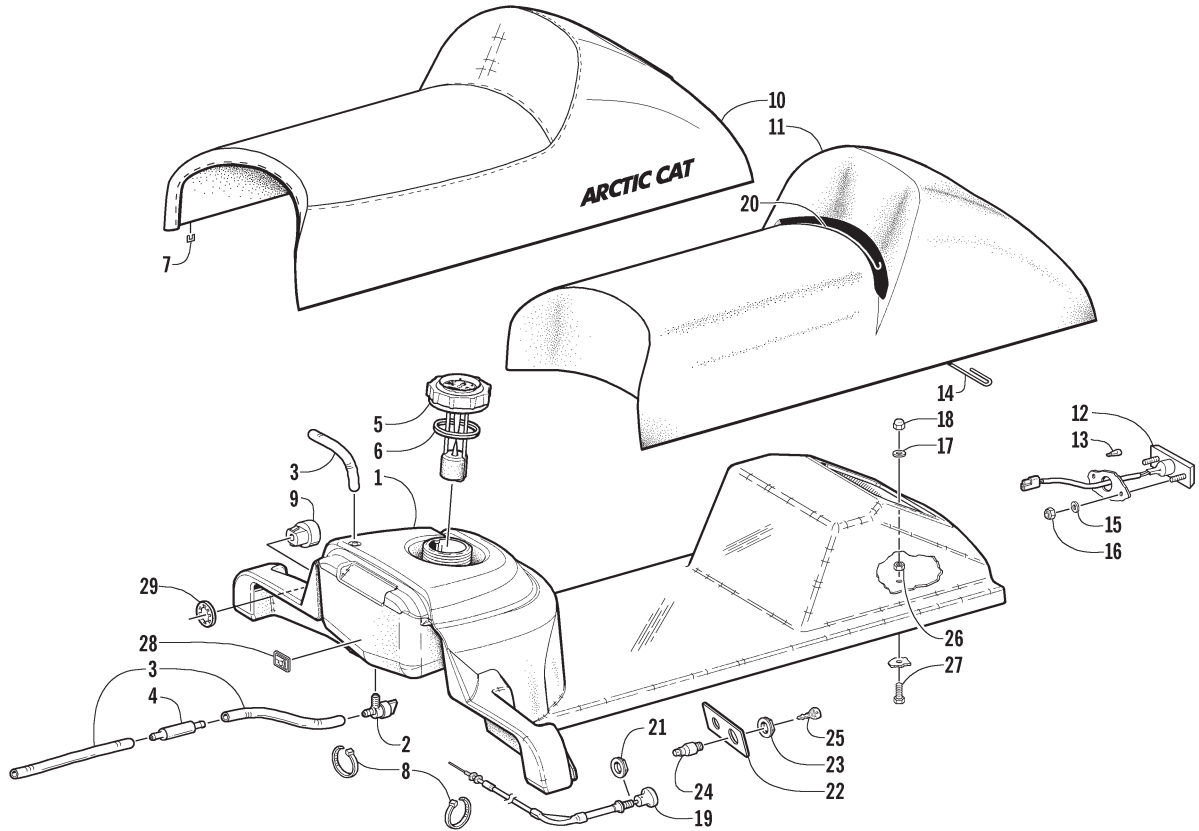

GAS TANK, SEAT, AND TAILLIGHT ASSEMBLY

(Complete Seat Assembly p/n 0718-997)

0736-154 * Not a Service Part

Ref.	Part No.	Qty.	Description	Ref.	Part No.	Qty.	Description
1	2606-125	1	Tank, Gas/Seat-Base (inc. 2-5)	15	8050-157	2	Washer
2	0676-017	1	• Valve, Shut-Off	16	0123-709	2	Nut w/Lock Washer
3	0610-017	AR	• Hose, Gasline/Vent - 100 ft	17	0623-184	2	Washer
	0610-008	AR	• Hose, Gasline/Vent - 25 ft	18	0123-108	2	Nut, Nylon Cap
4	0510-335	1	• Filter, Fuel	19	0687-124	1	Cable, Choke
5	1670-084	1	Cap, Gas Tank (inc. 6)	20	2606-031	1	Wire, Seat
6	0109-733	1	• Seal, Gas Cap	21	0623-054	1	Nut, Choke Cable
7	*	AR	Staple, Seat Cover (1/4 in. Stainless Steel)	22	3611-676	1	Decal, Switch/Choke
8	0123-788	3	Cable Tie - 7 in.	23	0609-111	1	Nut, Retaining
9	0116-469	1	Bushing, Recoil	24	0109-822	1	Switch, Ignition (inc. 25)
10	1706-143	1	Cover, Seat	25	0116-065	2	• Key, Ignition
11	1706-017	1	Foam, Seat	26	8041-366	2	Nut, Lock
12	0609-070	1	Taillight Assembly (inc. 13)	27	8002-040	2	Screw, Cap
13	0230-020	1	• Bulb, Taillight	28	3611-856	1	Decal, Fuel Shut-Off
14	0606-057	1	Wire, Seat	29	0123-579	1	Nut, Push