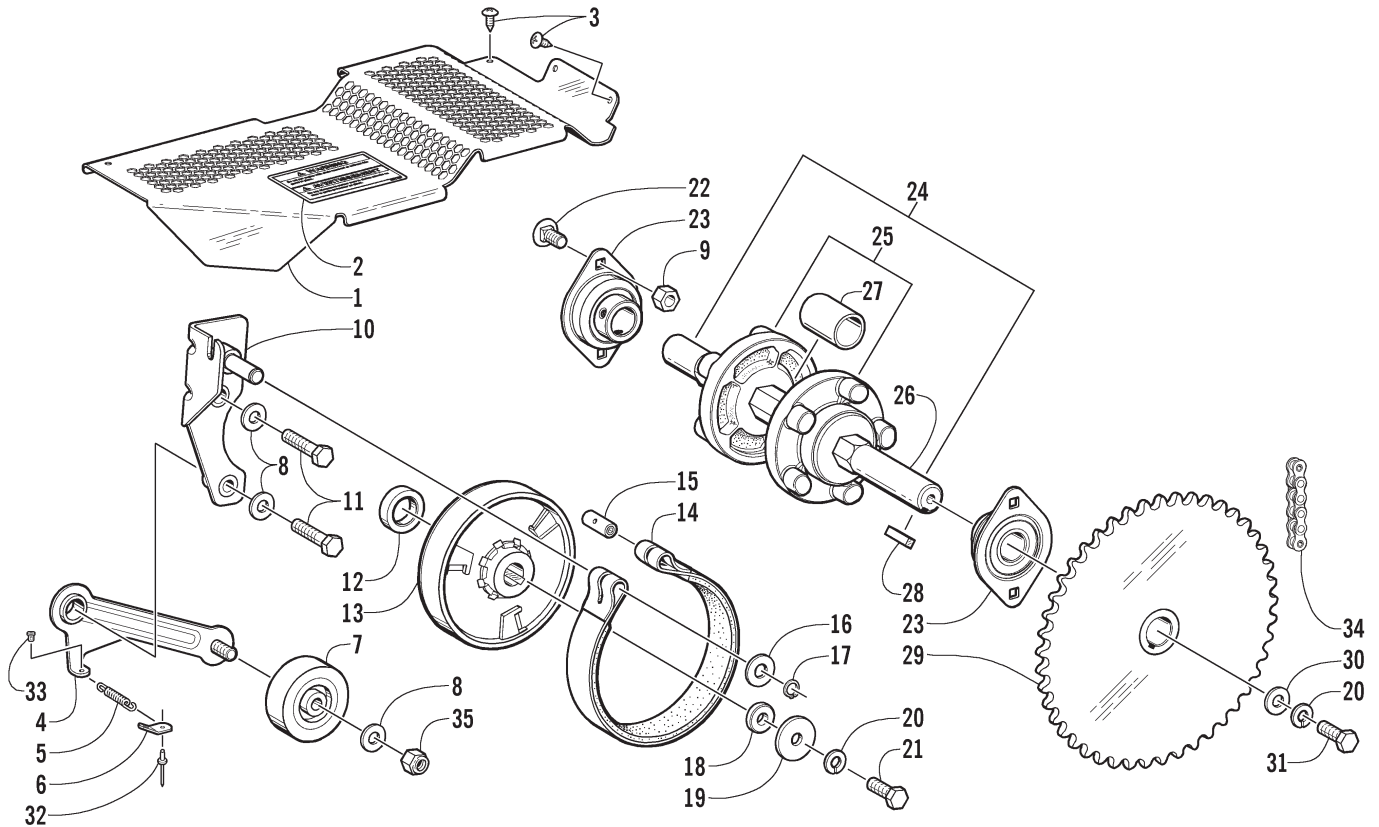

A-ARM ASSEMBLY

0736-146

Ref.	Part No.	Qty.	Description	Ref.	Part No.	Qty.	Description
1	<u>0703-806</u>	2	A-Arm - Upper	7	8002-232	4	Screw, Cap
2	<u>0703-691</u>	2	A-Arm - Lower	8	0623-661	4	Nut, Crown Lock
3	<u>1603-365</u>	4	Axle, Suspension	9	<u>1603-463</u>	2	Bracket, Mounting - Shock
4	<u>1603-394</u>	4	Axle, Suspension	10	8050-277	16	Washer
5	<u>0605-451</u>	8	Axle, Powder Metal	11	8040-486	4	Nut, Lock
6	<u>0623-900</u>	4	Screw, Cap				

STEERING POST AND TIE ROD ASSEMBLY

0736-170

Ref.	Part No.	Qty.	Description	Ref.	Part No.	Qty.	Description
1	0703-693	1	Post, Steering	18	0630-139	1	● Cord, Tether Switch
2	1606-765	2	Grip, Handle	19	1602-100	1	Spring, Return - Brake
3	0123-231	3	Ring, Retaining	20	8060-484	10	Rivet
4	0109-609	1	Lever, Throttle	21	8040-366	4	Nut, Lock
5	8070-318	2	Pin, Spring	22	0623-696	4	Nut, Lock
6	0611-022	1	Decal, Engine Stop Switch	23	0623-044	4	Washer
7	0302-165	1	Control, Throttle	24	1603-374	2	Rod End - Right
8	0123-230	2	Pin	25	0123-191	2	Nut, Hex - Right
9	0605-502	1	Cover, Handlebar Pad	26	0605-452	2	Tube, Tie Rod
10	0605-501	1	Pad, Handlebar	27	0123-917	2	Nut, Hex - Left
11	0302-147	1	Housing, Brake	28	1603-375	2	Rod End - Left
12	0302-085	1	Lever, Brake	29	0687-121	1	Cable, Throttle
13	8002-040	4	Screw, Cap	30	0687-122	1	Cable, Brake
14	0605-446	2	Retainer, Bearing	31	0609-007	1	Switch, Engine Stop
15	0605-444	4	Bearing, Steering Post	32	0123-788	AR	Cable Tie - 7 in.
16	1706-050	1	Support, Steering Post	33	8053-212	2	Washer, Lock - External Tooth
17	0630-138	1	Switch, Tether - Assembly (inc. 18)				