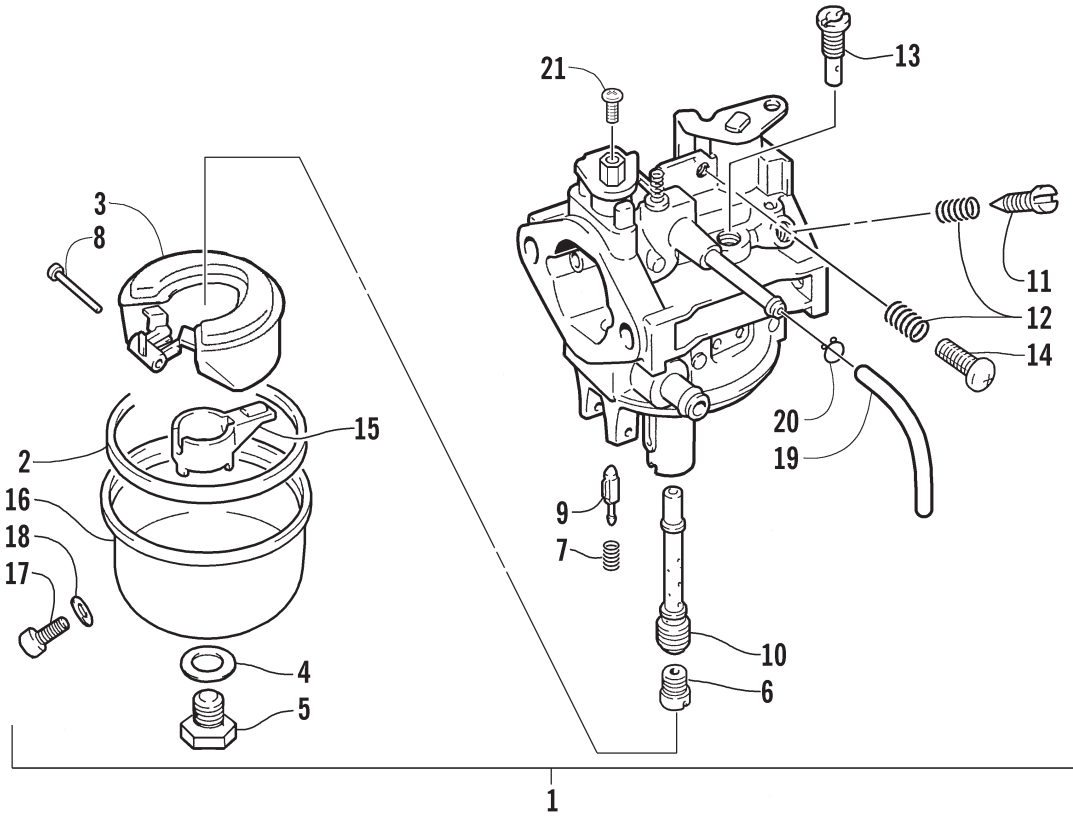

ENGINE AND RELATED PARTS

0736-155

Ref.	Part No.	Qty.	Description	Ref.	Part No.	Qty.	Description
1	0662-288	1	Engine, AA12A1	12	8041-246	1	Nut, Lock
2	1706-235	1	Front End	13	1670-074	1	Bracket, Throttle Cable
3	8060-484	AR	Rivet	14	3004-987	1	Screw, Cap
4	2606-223	1	Cover, Governor	15	1670-235	1	Grommet
5	8007-400	1	Screw, Machine	16	1670-191	1	Stick, Oil Level
6	0623-914	1	Screw, Self-Tapping	17	1670-190	1	Tube, Oil Level Stick
7	8050-247	9	Washer	18	0623-896	1	Nut, Shoulder
8	8004-130	1	Screw, Cap	19	0623-884	1	O-Ring, Oil Level Adapter
9	8002-135	4	Screw, Cap	20	0623-883	1	Adapter, Oil Level
10	8040-426	4	Nut, Lock	21	0623-903	1	O-Ring
11	0623-822	5	Plug				

AIR CLEANER ASSEMBLY

0732-147

Ref. Part No.	Qty.	Description	Ref. Part No.	Qty.	Description		
1	0693-282	2	Gasket, Carburetor	6	0691-736	1	● Filter, Air Cleaner
2	0691-850	1	Insulator, Carburetor	7	0693-542	1	● Nut, Wing
3	0693-364	2	Bolt, Stud	8	0691-851	1	● Cover, Air Cleaner
4	3004-488	2	Nut	9	0693-287	1	Gasket, Air Cleaner
5	0693-543	1	Cleaner, Air - Assembly (inc. 6-8)	10	0693-307	1	Bolt