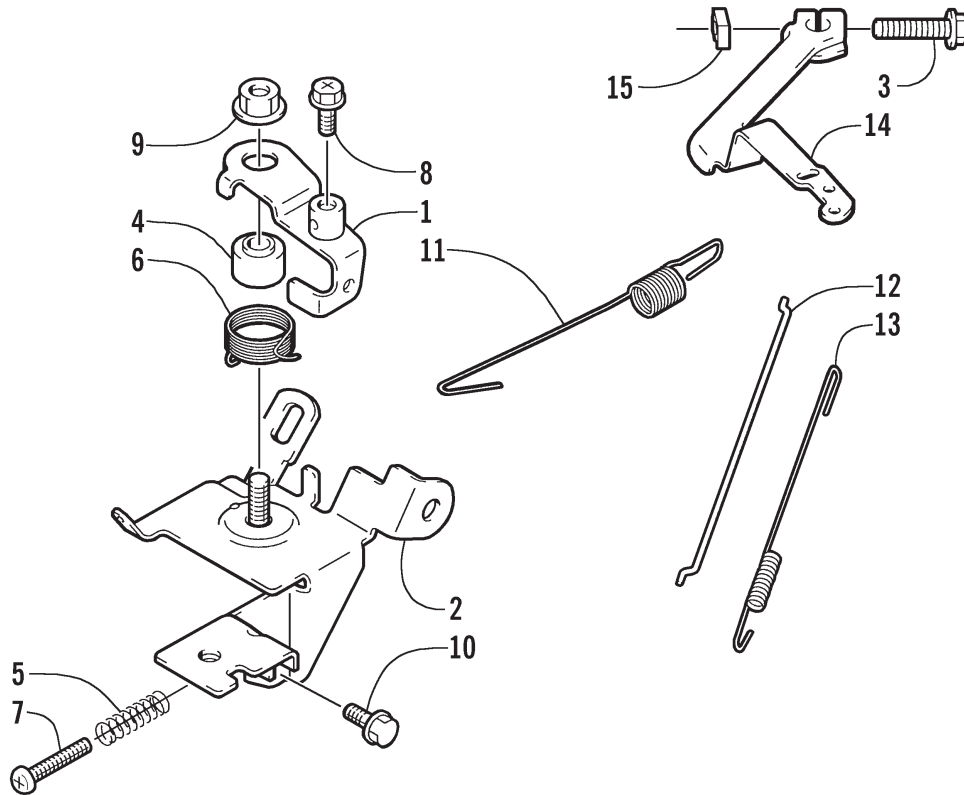

THROTTLE CONTROL ASSEMBLY

0735-433

Ref.	Part No.	Qty.	Description	Ref.	Part No.	Qty.	Description
1	0694-016	1	Lever, Throttle Cable	8	3004-987	1	Bolt
2	0694-017	1	Bracket, Throttle Control	9	3004-351	1	Nut
3	0693-416	1	Bolt	10	0693-241	1	Bolt
4	3002-459	1	Spacer	11	0694-015	1	Spring, Throttle Control
5	0691-901	1	Spring	12	0694-019	1	Rod, Carburetor
6	3003-922	1	Spring	13	0691-455	1	Spring, Carburetor Rod
7	3004-611	1	Screw	14	0693-259	1	Lever, Throttle Control (inc. 3 and 15)
				15	0691-017	1	• Nut