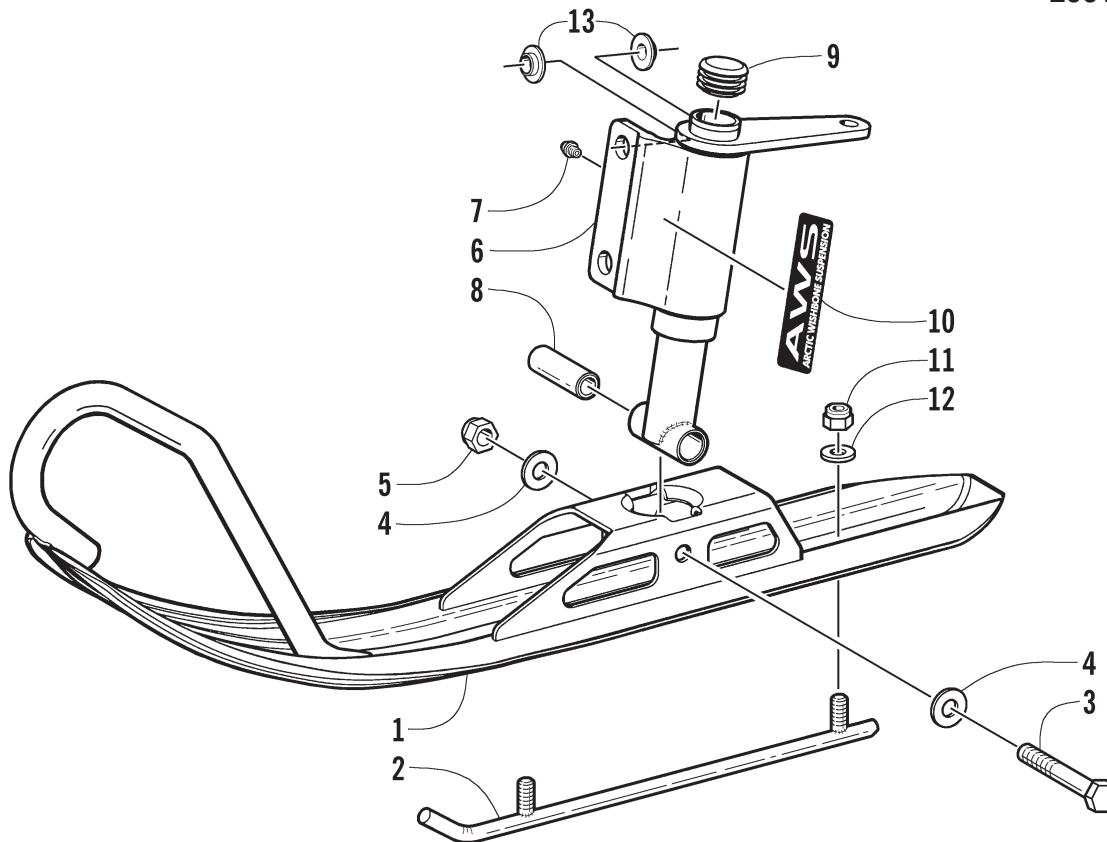

TABLE OF CONTENTS

2001 Z 120

(Model No. S2001ZAAAAUSG)

SKI AND SPINDLE ASSEMBLY	1
A-ARM ASSEMBLY	2
FRONT SUSPENSION SHOCK ABSORBER	3
STEERING POST AND TIE ROD ASSEMBLY	4
DRIVE TRAIN SHAFT AND BRAKE ASSEMBLIES	5
SLIDE RAIL, IDLER WHEELS, AND TRACK ASSEMBLY	6
REAR SUSPENSION ARM ASSEMBLY	7
CHASSIS, FOOTREST, AND REAR BUMPER ASSEMBLY	8
HOOD, HEADLIGHT, AND WINDSHIELD ASSEMBLY	9
BELLY PAN AND EXHAUST ASSEMBLIES	10
GAS TANK, SEAT, AND TAILLIGHT ASSEMBLY	11
ENGINE AND RELATED PARTS	12
AIR CLEANER ASSEMBLY	13
CARBURETOR	14
CYLINDER AND CRANKCASE	15
PISTON AND CRANKSHAFT	16
RECOIL STARTER	17
THROTTLE CONTROL ASSEMBLY	18
MAGNETO	19
RELATED ITEMS	Back Cover

SKI AND SPINDLE ASSEMBLY

0736-145

Ref.	Part No.	Qty.	Description	Ref.	Part No.	Qty.	Description
1	0703-692	2	Ski	8	1603-365	2	Axle, Suspension
2	0703-698	2	Wearbar	9	0623-831	2	Cap, Spindle
3	8002-230	2	Screw, Cap	10	3611-882	2	Decal, "AWS" - Spindle
4	8050-277	4	Washer	11	8040-426	4	Nut, Lock
5	8040-486	2	Nut, Lock	12	8050-247	4	Washer
6	0703-834	2	Spindle (inc. 7 and 13)	13	0603-647	8	Insert, Spindle
7	0623-010	2	• Fitting, Grease				

A-ARM ASSEMBLY

0736-146

Ref.	Part No.	Qty.	Description	Ref.	Part No.	Qty.	Description
1	<u>0703-806</u>	2	A-Arm - Upper	7	8002-232	4	Screw, Cap
2	<u>0703-691</u>	2	A-Arm - Lower	8	0623-661	4	Nut, Crown Lock
3	<u>1603-365</u>	4	Axle, Suspension	9	<u>1603-463</u>	2	Bracket, Mounting - Shock
4	<u>1603-394</u>	4	Axle, Suspension	10	8050-277	16	Washer
5	<u>0605-451</u>	8	Axle, Powder Metal	11	8040-486	4	Nut, Lock
6	<u>0623-900</u>	4	Screw, Cap				