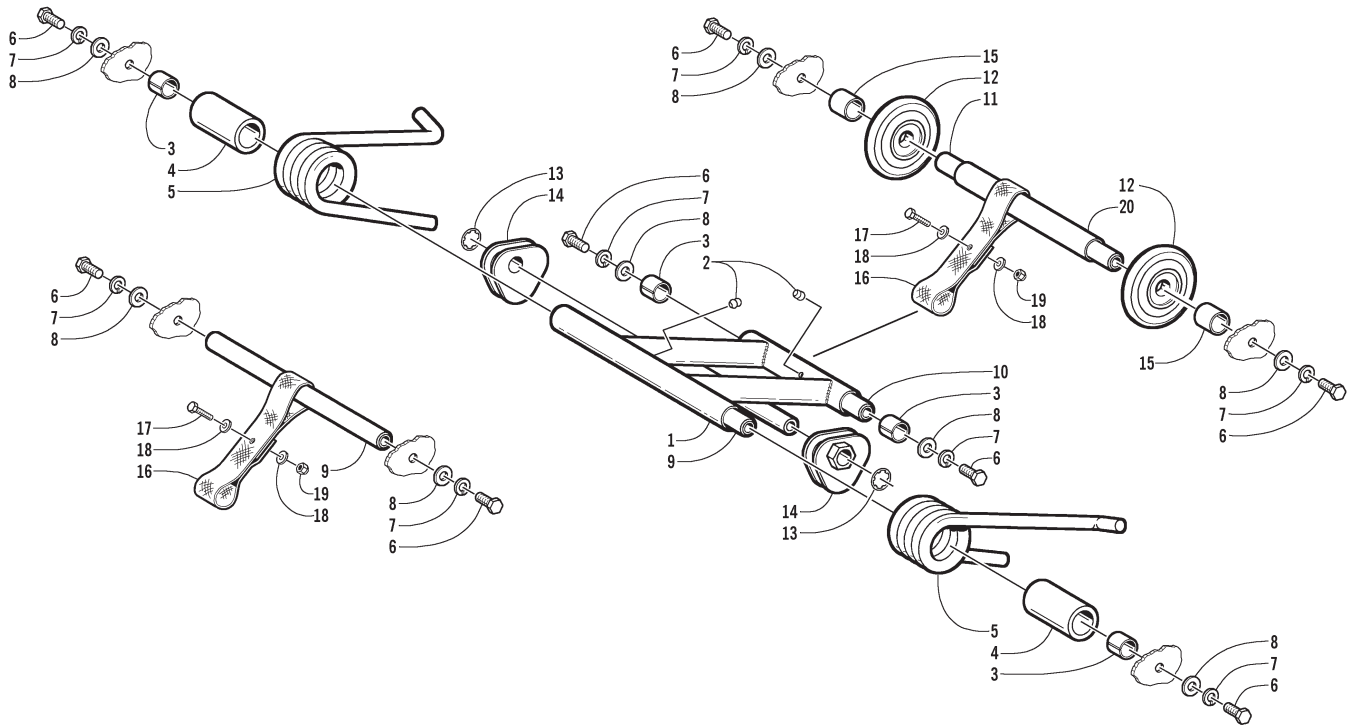

REAR SUSPENSION ARM ASSEMBLY

0736-150

Ref.	Part No.	Qty.	Description	Ref.	Part No.	Qty.	Description
1	<u>0704-545</u>	1	Arm, Rear Suspension (inc. 2-3)	11	1604-673	1	Axle
2	9916-963	2	• Fitting, Grease	12	0300-180	2	Wheel, Idler
3	0603-083	4	• Bearing	13	0623-138	2	Ring, Retaining
4	<u>1604-715</u>	2	Sleeve, Spring	14	1604-204	1	Block, Spring Adjuster - Right
5	<u>1604-706</u>	1	Spring, Rear Suspension - Right		1604-205	1	Block, Spring Adjuster - Left
	<u>1604-707</u>	1	Spring, Rear Suspension - Left	15	1604-565	2	Spacer
6	8002-131	8	Screw, Cap	16	<u>1604-708</u>	2	Strap, Limiter
7	8051-247	8	Washer, Lock	17	8002-042	2	Screw, Cap
8	8050-247	8	Washer	18	8050-222	4	Washer
9	1604-555	2	Axle	19	8040-366	2	Nut, Lock
10	<u>1604-710</u>	1	Axle, Rear Suspension Arm - Lower	20	1604-564	1	Spacer