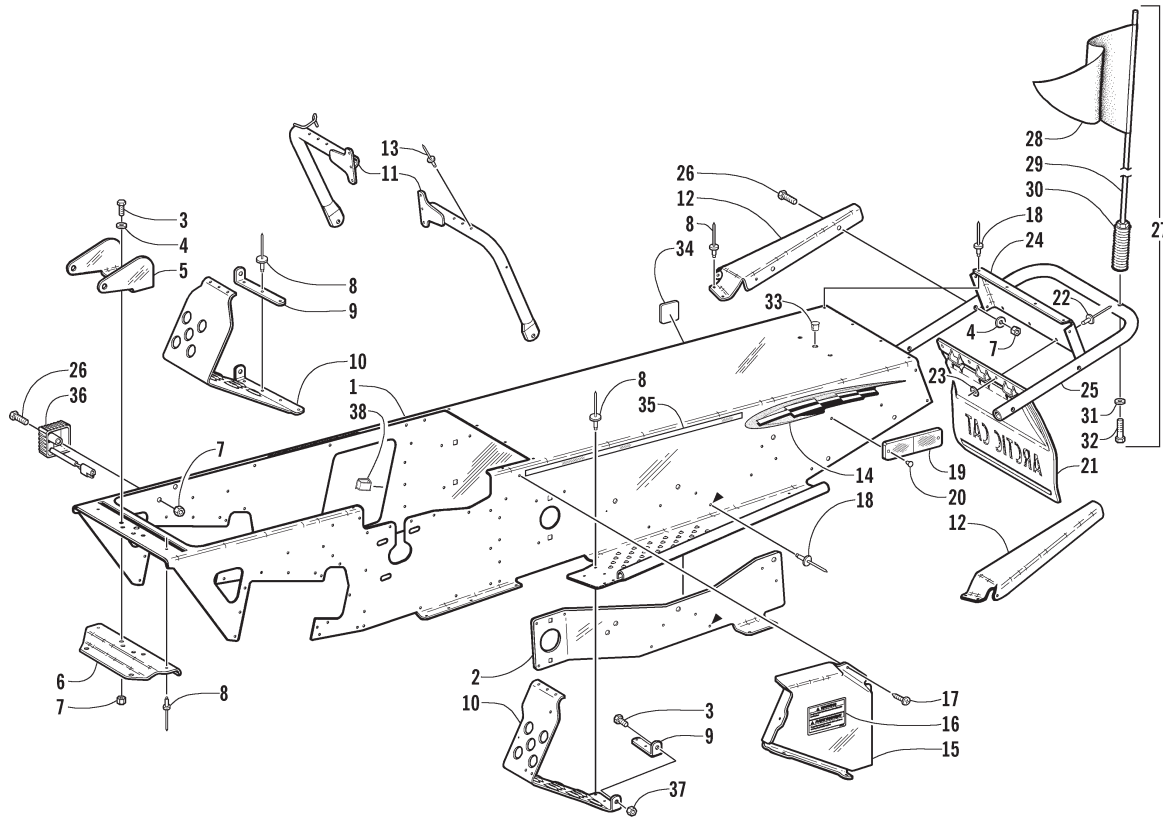

CHASSIS, FOOTREST, AND REAR BUMPER ASSEMBLY

0736-151

Ref.	Part No.	Qty.	Description	Ref.	Part No.	Qty.	Description
1	<u>0718-996</u>	1	Tunnel Assembly (inc. 2)	17	0623-301	4	Screw, Self-Tapping
2	<u>2606-218</u>	1	• Plate, Reinforcement - Tunnel - Right	18	0123-418	30	Rivet
	<u>2606-219</u>	1	• Plate, Reinforcement - Tunnel - Left	19	0606-029	2	Reflector, Rear - Red
3	8002-040	6	Screw, Cap	20	0623-269	4	Clip, Retaining
4	8050-217	8	Washer	21	1606-750	1	Snowflap
5	2606-009	1	Bracket, Mounting - Hood - Lower	22	8060-628	4	Rivet
6	2606-019	1	Plate, Reinforcement	23	0123-802	4	Washer
7	8040-366	9	Nut, Lock	24	1606-740	1	Plate, Cover - Tunnel
8	8060-484	AR	Rivet	25	1706-018	1	Bumper, Rear
9	1606-826	1	Bracket, Support - Footrest - Right	26	8002-044	5	Screw, Cap
	1606-827	1	Bracket, Support - Footrest - Left	27	1706-105	1	Flag, Safety - Assembly (inc. 28-32)
10	1606-784	1	Footrest - Right	28	1706-104	1	• Flag, Safety
	1606-785	1	Footrest - Left	29	1606-954	1	• Pole, Safety Flag
11	<u>1706-283</u>	1	Support, Footrest - Right	30	2606-010	1	• Mounting, Safety Flag - Assembly
	1706-041	1	Support, Footrest - Left	31	8050-247	1	• Washer
12	1606-816	1	End Cap, Rear Bumper - Right	32	8002-134	1	• Screw, Cap
	1606-817	1	End Cap, Rear Bumper - Left	33	0623-562	1	Plug, Hole
13	8060-486	6	Rivet	34	0411-053	1	Decal, "CE"
14	<u>3611-880</u>	1	Decal, Tunnel - Right	35	<u>3611-923</u>	AR	Decal, Reflective - 20 ft
	<u>3611-881</u>	1	Decal, Tunnel - Left	36	0630-001	1	Regulator, Voltage
15	1606-786	1	Cover, Sprocket - Driven	37	8041-366	2	Nut, Lock
16	3611-754	1	Decal, Warning - Cover	38	0123-394	1	Clamp