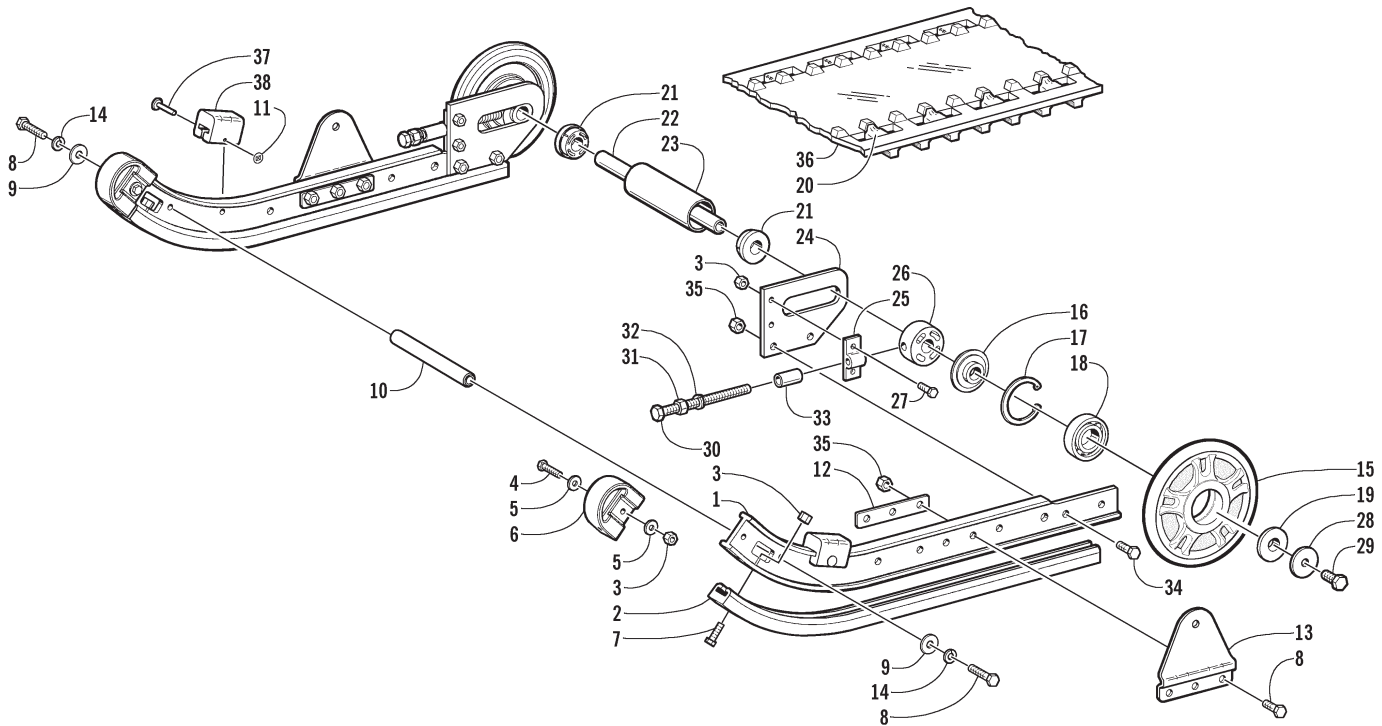

SLIDE RAIL, IDLER WHEELS, AND TRACK ASSEMBLY

(Complete Skid Frame Assembly p/n 7995-505)

0736-149

Ref.	Part No.	Qty.	Description	Ref.	Part No.	Qty.	Description
1	1604-705	2	Rail, Formed	20	1602-079	32	Clip, Guide
2	1604-568	2	Wearstrip, Slide Rail - Black	21	0604-968	2	Bushing, Spacer - Rear Idler Wheel
3	8040-366	8	Nut, Lock	22	1604-562	1	Axle, Idler Wheel - Rear
4	8002-044	2	Screw, Cap	23	1604-563	1	Spacer, Idler Wheel - Rear
5	8050-217	4	Washer	24	1604-661	2	Housing, Rear Axle
6	0604-231	2	End Cap, Slide Rail	25	0604-206	2	Adjuster, Track
7	0123-869	2	Screw, Machine	26	0604-165	2	Bushing, Rear Idler Wheel - Adjustment
8	8002-131	8	Screw, Cap	27	8002-041	4	Screw, Cap
9	8050-247	2	Washer	28	0123-570	2	Washer
10	1604-566	1	Axle, Cross-Brace	29	8012-222	2	Screw, Cap
11	0423-090	2	Nut, Push	30	0124-310	2	Screw, Cap
12	1604-727	2	Plate, Backing	31	8042-486	2	Nut
13	1604-716	2	Bracket, Support - Arm	32	8051-277	2	Washer, Lock
14	8051-247	2	Washer, Lock	33	0604-298	2	Spacer, Track Adjuster
15	1604-691	2	Wheel, Idler - Rear (inc. 16-19)	34	8002-132	4	Screw, Cap
16	1604-772	2	• Insert, Idler Wheel - Inner	35	8040-426	10	Nut, Lock
17	0123-798	2	• Ring, Retaining	36	1602-015	1	Track Assembly (inc. 20)
18	0107-598	2	• Bearing	37	0123-767	2	Rivet, Solid
19	1604-773	2	• Insert, Idler Wheel - Outer	38	0104-631	2	Pad