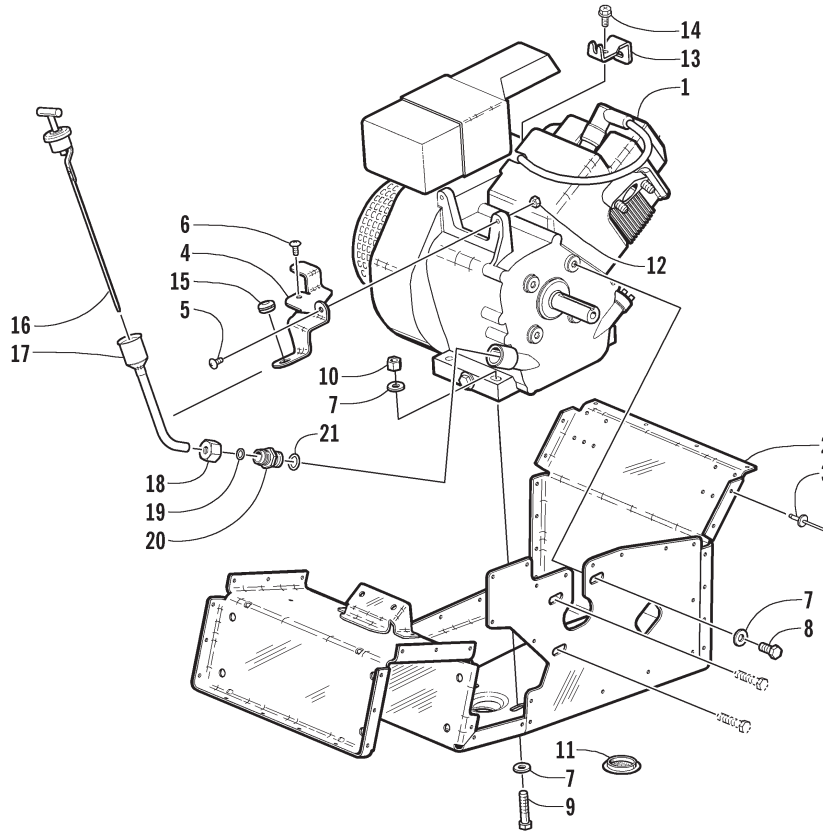

BELLY PAN AND EXHAUST ASSEMBLIES

0736-153

Ref.	Part No.	Qty.	Description	Ref.	Part No.	Qty.	Description
1	1606-748	1	Belly Pan	12	0605-464	1	Boot, Tie Rod - Right
2	1612-155	1	Muffler		0605-465	1	Boot, Tie Rod - Left
3	8060-484	2	Rivet	13	8002-041	2	Screw, Cap
4	0123-321	1	Spring, Extension	14	8051-217	2	Washer, Lock
5	0612-111	1	Bumper, Molded - Rubber	15	8050-222	2	Washer
6	1612-146	1	Bracket, Muffler Support	16	0693-317	2	Bolt, Stud
7	0623-309	2	Screw, Self-Tapping	17	0691-852	1	Gasket, Exhaust
8	0606-526	2	Reflector, Front - Yellow	18	3004-326	2	Nut
9	0623-269	4	Clip, Retaining	19	0623-857	2	Plug
10	8061-508	22	Rivet	20	0619-206	AR	Tape, Foil
11	8060-508	8	Rivet				

ENGINE AND RELATED PARTS

0736-155

Ref.	Part No.	Qty.	Description	Ref.	Part No.	Qty.	Description
1	0662-288	1	Engine, AA12A1	12	8041-246	1	Nut, Lock
2	1706-235	1	Front End	13	1670-074	1	Bracket, Throttle Cable
3	8060-484	AR	Rivet	14	3004-987	1	Screw, Cap
4	2606-223	1	Cover, Governor	15	1670-235	1	Grommet
5	8007-400	1	Screw, Machine	16	1670-191	1	Stick, Oil Level
6	0623-914	1	Screw, Self-Tapping	17	1670-190	1	Tube, Oil Level Stick
7	8050-247	9	Washer	18	0623-896	1	Nut, Shoulder
8	8004-130	1	Screw, Cap	19	0623-884	1	O-Ring, Oil Level Adapter
9	8002-135	4	Screw, Cap	20	0623-883	1	Adapter, Oil Level
10	8040-426	4	Nut, Lock	21	0623-903	1	O-Ring
11	0623-822	5	Plug				