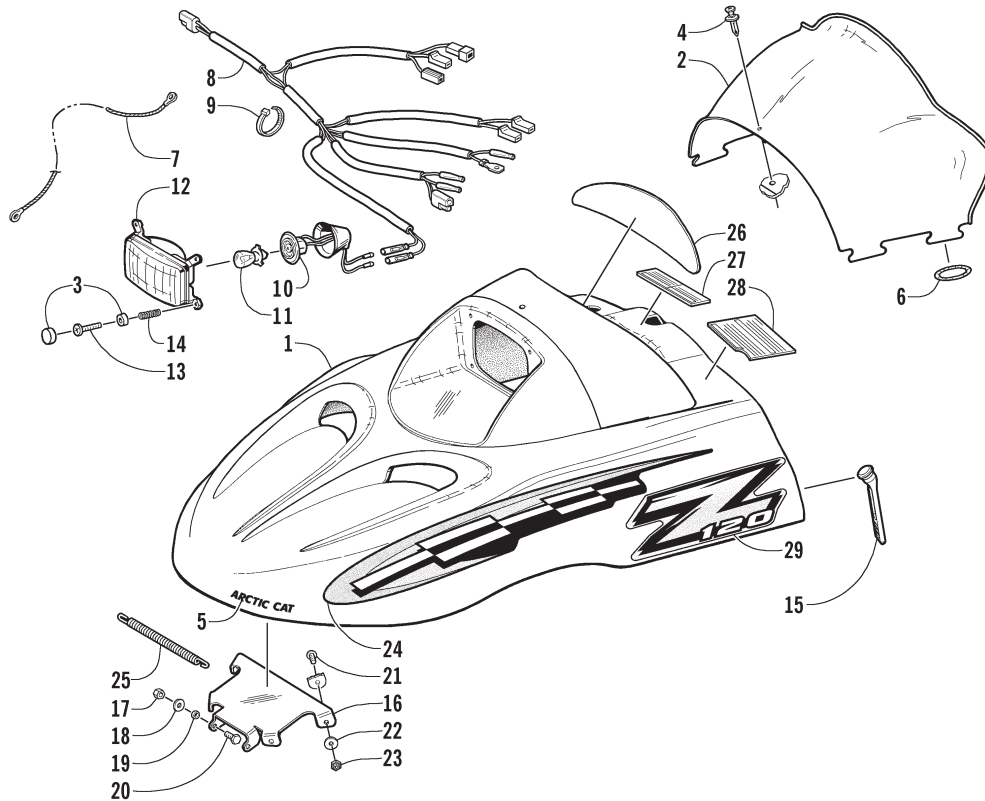

HOOD, HEADLIGHT, AND WINDSHIELD ASSEMBLY

0736-152

Ref.	Part No.	Qty.	Description	Ref.	Part No.	Qty.	Description
1	<u>0718-008</u>	1	Hood w/o Decals	16	2606-008	1	Bracket, Mounting - Hood - Upper
	<u>0718-007</u>	1	Hood w/Decals	17	8040-366	2	Nut, Lock
2	1606-747	1	Windshield	18	8050-217	2	Washer
3	0124-054	4	Snap Cap w/Washer	19	0107-234	2	Spacer
4	0623-243	1	Clip, Retaining	20	8002-040	2	Screw, Cap
5	<u>3611-883</u>	1	Decal, "Arctic Cat" - Hood	21	0623-420	4	Screw, Hex Washer Head
6	0616-032	4	O-Ring, Windshield	22	0623-594	4	Washer
7	0606-121	1	Cable, Hood	23	0623-392	4	Nut, Lock
8	<u>0686-684</u>	1	Harness, Wiring - Main	24	<u>3611-878</u>	1	Decal, Hood - Right Front
9	0123-788	AR	Cable Tie - 7 in.		<u>3611-879</u>	1	Decal, Hood - Left Front
10	0609-006	1	Socket w/Rubber Cap	25	0123-510	1	Spring, Extension
11	0609-004	1	Bulb, Headlight	26	3611-675	1	Decal, Instrument Panel
12	0609-005	1	Lens/Reflector, Headlight	27	3611-755	1	Decal, Caution - Throttle
13	0123-616	4	Screw, Adjustment	28	3611-678	1	Decal, Caution - Hood
14	0123-614	4	Spring, Adjustment Screw	29	<u>3611-877</u>	2	Decal, "Z 120" - Hood
15	1606-930	2	Strap, Hold-Down