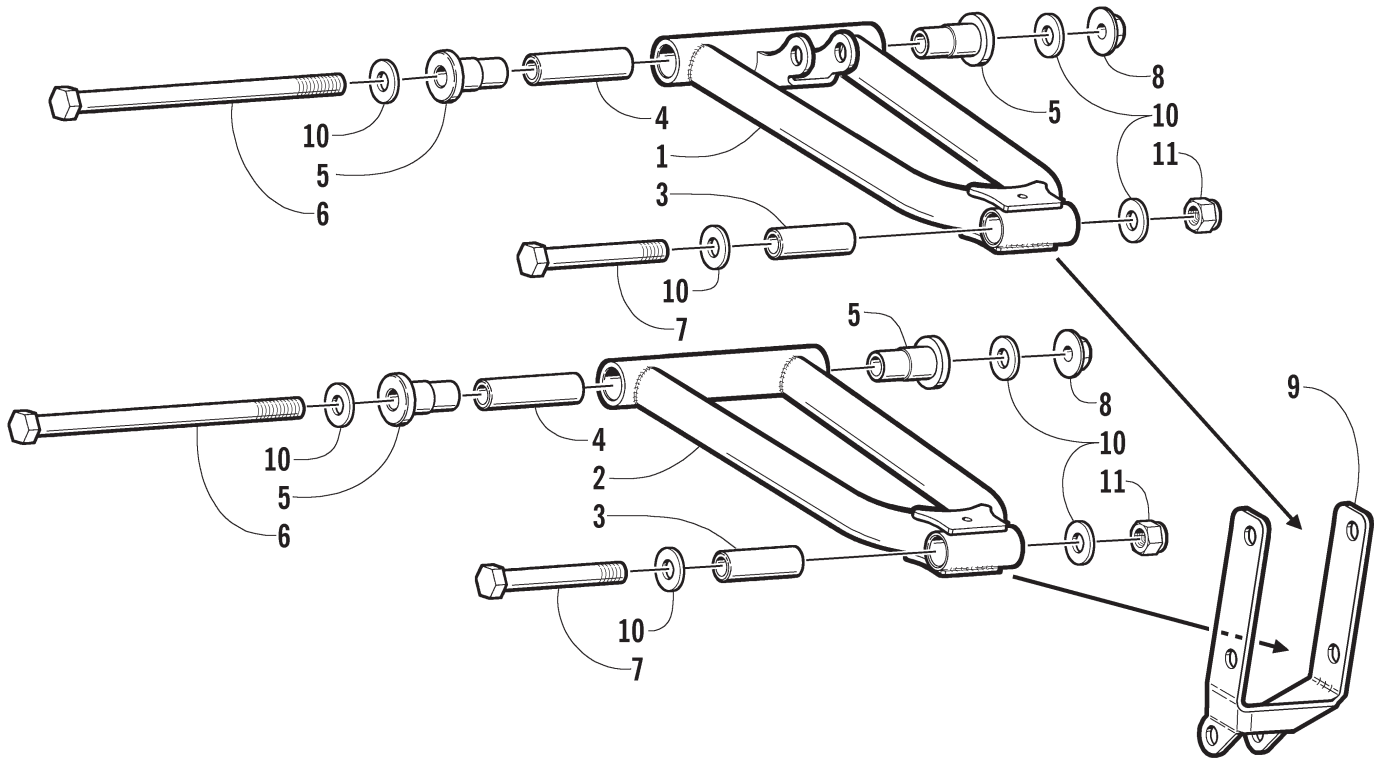

TABLE OF CONTENTS

2001 Z 120

(Model No. S2001ZAAAAUSG)

SKI AND SPINDLE ASSEMBLY	1
A-ARM ASSEMBLY	2
FRONT SUSPENSION SHOCK ABSORBER	3
STEERING POST AND TIE ROD ASSEMBLY	4
DRIVE TRAIN SHAFT AND BRAKE ASSEMBLIES	5
SLIDE RAIL, IDLER WHEELS, AND TRACK ASSEMBLY	6
REAR SUSPENSION ARM ASSEMBLY	7
CHASSIS, FOOTREST, AND REAR BUMPER ASSEMBLY	8
HOOD, HEADLIGHT, AND WINDSHIELD ASSEMBLY	9
BELLY PAN AND EXHAUST ASSEMBLIES	10
GAS TANK, SEAT, AND TAILLIGHT ASSEMBLY	11
ENGINE AND RELATED PARTS	12
AIR CLEANER ASSEMBLY	13
CARBURETOR	14
CYLINDER AND CRANKCASE	15
PISTON AND CRANKSHAFT	16
RECOIL STARTER	17
THROTTLE CONTROL ASSEMBLY	18
MAGNETO	19
RELATED ITEMS	Back Cover

SKI AND SPINDLE ASSEMBLY

0736-145

Ref.	Part No.	Qty.	Description	Ref.	Part No.	Qty.	Description
1	0703-692	2	Ski	8	1603-365	2	Axle, Suspension
2	0703-698	2	Wearbar	9	0623-831	2	Cap, Spindle
3	8002-230	2	Screw, Cap	10	3611-882	2	Decal, "AWS" - Spindle
4	8050-277	4	Washer	11	8040-426	4	Nut, Lock
5	8040-486	2	Nut, Lock	12	8050-247	4	Washer
6	0703-834	2	Spindle (inc. 7 and 13)	13	0603-647	8	Insert, Spindle
7	0623-010	2	• Fitting, Grease				

A-ARM ASSEMBLY

0736-146

Ref.	Part No.	Qty.	Description	Ref.	Part No.	Qty.	Description
1	<u>0703-806</u>	2	A-Arm - Upper	7	8002-232	4	Screw, Cap
2	<u>0703-691</u>	2	A-Arm - Lower	8	0623-661	4	Nut, Crown Lock
3	<u>1603-365</u>	4	Axle, Suspension	9	<u>1603-463</u>	2	Bracket, Mounting - Shock
4	<u>1603-394</u>	4	Axle, Suspension	10	8050-277	16	Washer
5	<u>0605-451</u>	8	Axle, Powder Metal	11	8040-486	4	Nut, Lock
6	<u>0623-900</u>	4	Screw, Cap				