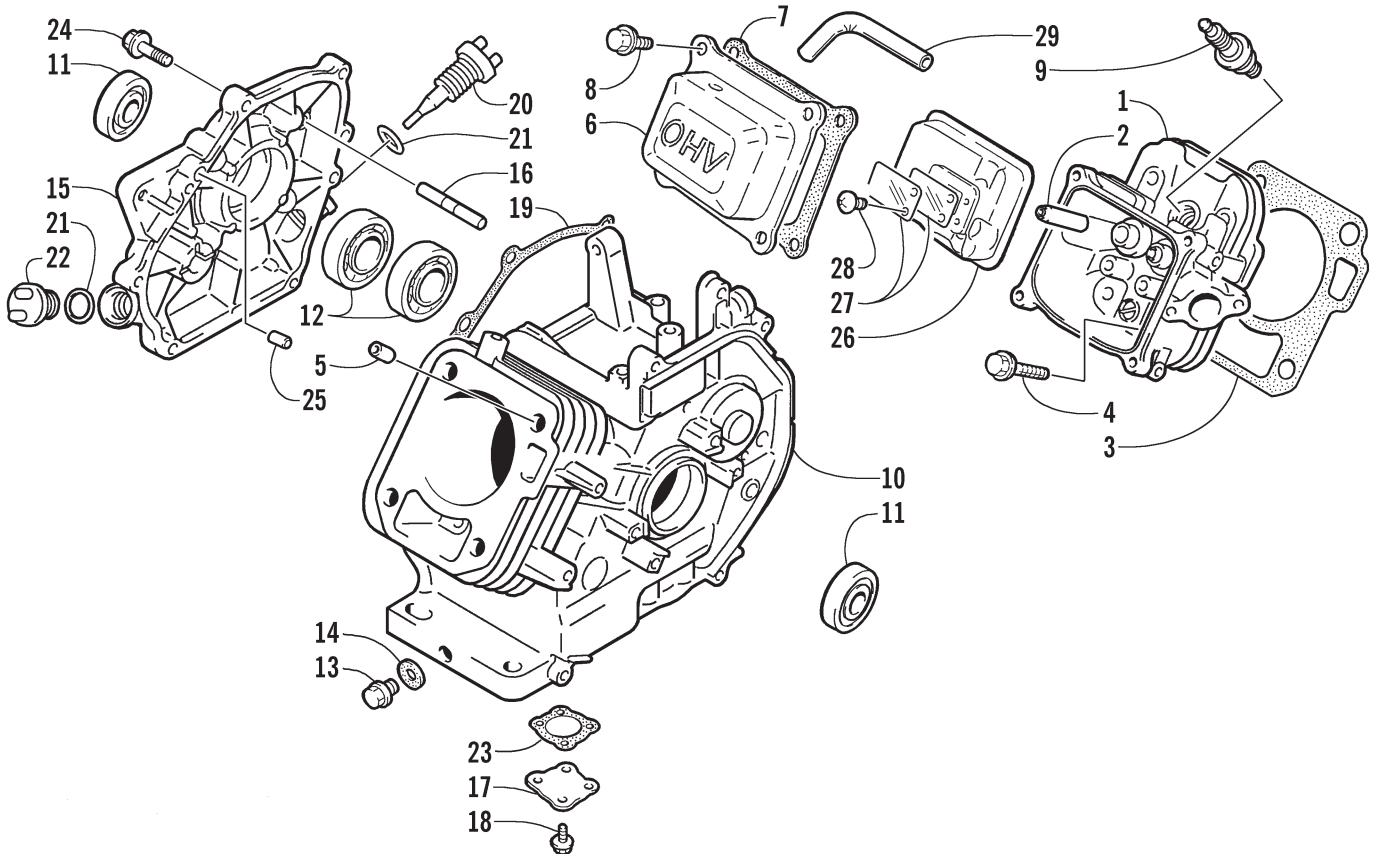

CYLINDER AND CRANKCASE

0735-417

Ref.	Part No.	Qty.	Description	Ref.	Part No.	Qty.	Description
1	0691-384	1	Head, Cylinder (inc. 2)	17	0694-022	1	Cover, Oil Level Sensor
2	0691-545	2	• Guide, Valve	18	0693-307	4	Bolt
3	0691-386	1	Gasket, Cylinder Head	19	0691-834	1	Gasket, Crankcase
4	0693-303	4	Bolt	20	0694-003	1	Gauge, Engine Oil Level - Assembly (inc. 21)
5	3008-199	2	Pin, Dowel	21	0693-298	2	• O-Ring
6	0691-830	1	Cover, Cylinder Head	22	0694-004	1	Plug, Engine Oil Drain - Assembly (inc. 21)
7	0691-387	1	Gasket, Cylinder Head Cover	23	0691-837	1	Gasket, Engine Oil Level Sensor
8	0693-241	4	Bolt	24	0693-243	7	Bolt
9	0217-703	1	Plug, Spark (BPR6ES)	25	3005-206	2	Pin, Dowel
10	0694-001	1	Cylinder Assembly (inc. 11-14)	26	0691-393	1	Body, Air Breather - Assembly (inc. 27-28)
11	0691-376	2	• Seal, Oil	27	0693-226	1	• Valve, Reed - Set
12	0691-374	2	• Bearing	28	0693-305	2	• Screw
13	0693-253	2	• Plug	29	0693-362	1	Hose, Air Breather
14	3002-276	2	• Gasket				
15	0694-002	1	Cover, Crankcase - Assembly - Side (inc. 12,13, and 16)				
16	0691-844	1	• Shaft, Governor Gear