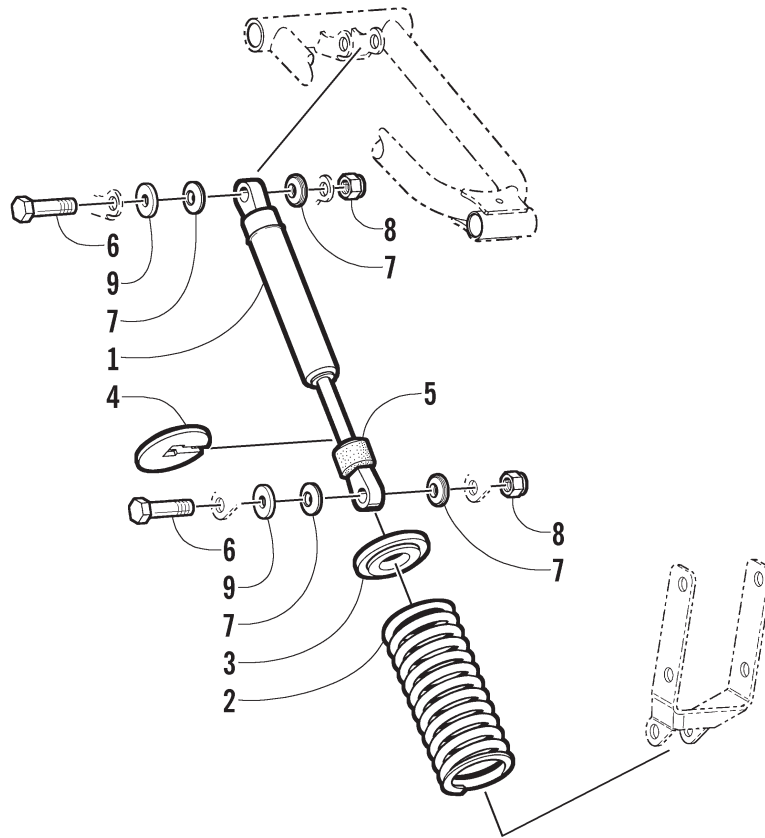

SKI AND SPINDLE ASSEMBLY

0736-145

Ref.	Part No.	Qty.	Description	Ref.	Part No.	Qty.	Description
1	0703-692	2	Ski	8	1603-365	2	Axle, Suspension
2	0703-698	2	Wearbar	9	0623-831	2	Cap, Spindle
3	8002-230	2	Screw, Cap	10	3611-882	2	Decal, "AWS" - Spindle
4	8050-277	4	Washer	11	8040-426	4	Nut, Lock
5	8040-486	2	Nut, Lock	12	8050-247	4	Washer
6	0703-834	2	Spindle (inc. 7 and 13)	13	0603-647	8	Insert, Spindle
7	0623-010	2	• Fitting, Grease				

A-ARM ASSEMBLY

0736-146

Ref.	Part No.	Qty.	Description	Ref.	Part No.	Qty.	Description
1	<u>0703-806</u>	2	A-Arm - Upper	7	8002-232	4	Screw, Cap
2	<u>0703-691</u>	2	A-Arm - Lower	8	0623-661	4	Nut, Crown Lock
3	<u>1603-365</u>	4	Axle, Suspension	9	<u>1603-463</u>	2	Bracket, Mounting - Shock
4	<u>1603-394</u>	4	Axle, Suspension	10	8050-277	16	Washer
5	<u>0605-451</u>	8	Axle, Powder Metal	11	8040-486	4	Nut, Lock
6	<u>0623-900</u>	4	Screw, Cap				