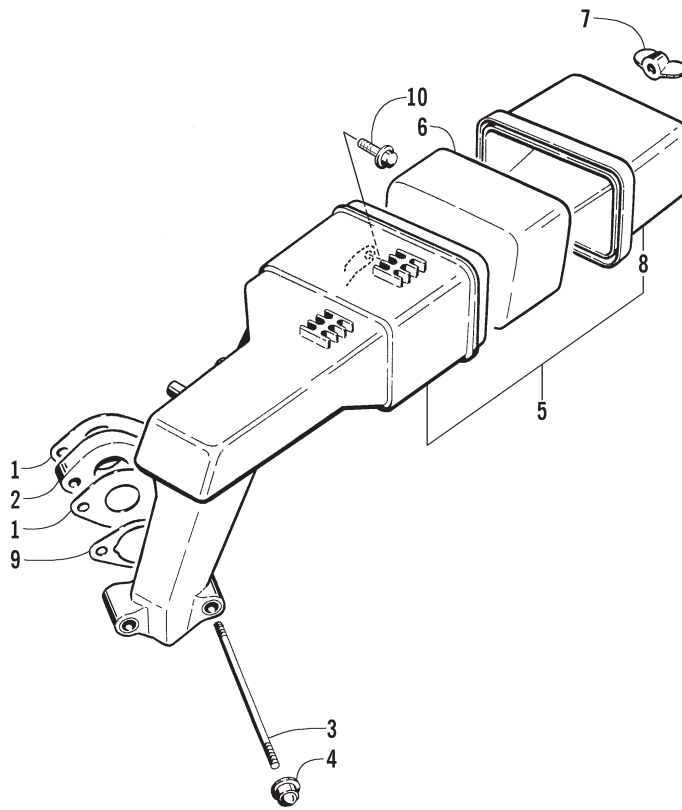

GAS TANK, SEAT, AND TAILLIGHT ASSEMBLY

(Complete Seat Assembly p/n 0718-997)

0736-154 * Not a Service Part

Ref.	Part No.	Qty.	Description	Ref.	Part No.	Qty.	Description
1	2606-125	1	Tank, Gas/Seat-Base (inc. 2-5)	15	8050-157	2	Washer
2	0676-017	1	• Valve, Shut-Off	16	0123-709	2	Nut w/Lock Washer
3	0610-017	AR	• Hose, Gasline/Vent - 100 ft	17	0623-184	2	Washer
	0610-008	AR	• Hose, Gasline/Vent - 25 ft	18	0123-108	2	Nut, Nylon Cap
4	0510-335	1	• Filter, Fuel	19	0687-124	1	Cable, Choke
5	1670-084	1	Cap, Gas Tank (inc. 6)	20	2606-031	1	Wire, Seat
6	0109-733	1	• Seal, Gas Cap	21	0623-054	1	Nut, Choke Cable
7	*	AR	Staple, Seat Cover (1/4 in. Stainless Steel)	22	3611-676	1	Decal, Switch/Choke
8	0123-788	3	Cable Tie - 7 in.	23	0609-111	1	Nut, Retaining
9	0116-469	1	Bushing, Recoil	24	0109-822	1	Switch, Ignition (inc. 25)
10	1706-143	1	Cover, Seat	25	0116-065	2	• Key, Ignition
11	1706-017	1	Foam, Seat	26	8041-366	2	Nut, Lock
12	0609-070	1	Taillight Assembly (inc. 13)	27	8002-040	2	Screw, Cap
13	0230-020	1	• Bulb, Taillight	28	3611-856	1	Decal, Fuel Shut-Off
14	0606-057	1	Wire, Seat	29	0123-579	1	Nut, Push

ENGINE AND RELATED PARTS

0736-155

Ref.	Part No.	Qty.	Description	Ref.	Part No.	Qty.	Description
1	0662-288	1	Engine, AA12A1	12	8041-246	1	Nut, Lock
2	1706-235	1	Front End	13	1670-074	1	Bracket, Throttle Cable
3	8060-484	AR	Rivet	14	3004-987	1	Screw, Cap
4	2606-223	1	Cover, Governor	15	1670-235	1	Grommet
5	8007-400	1	Screw, Machine	16	1670-191	1	Stick, Oil Level
6	0623-914	1	Screw, Self-Tapping	17	1670-190	1	Tube, Oil Level Stick
7	8050-247	9	Washer	18	0623-896	1	Nut, Shoulder
8	8004-130	1	Screw, Cap	19	0623-884	1	O-Ring, Oil Level Adapter
9	8002-135	4	Screw, Cap	20	0623-883	1	Adapter, Oil Level
10	8040-426	4	Nut, Lock	21	0623-903	1	O-Ring
11	0623-822	5	Plug				