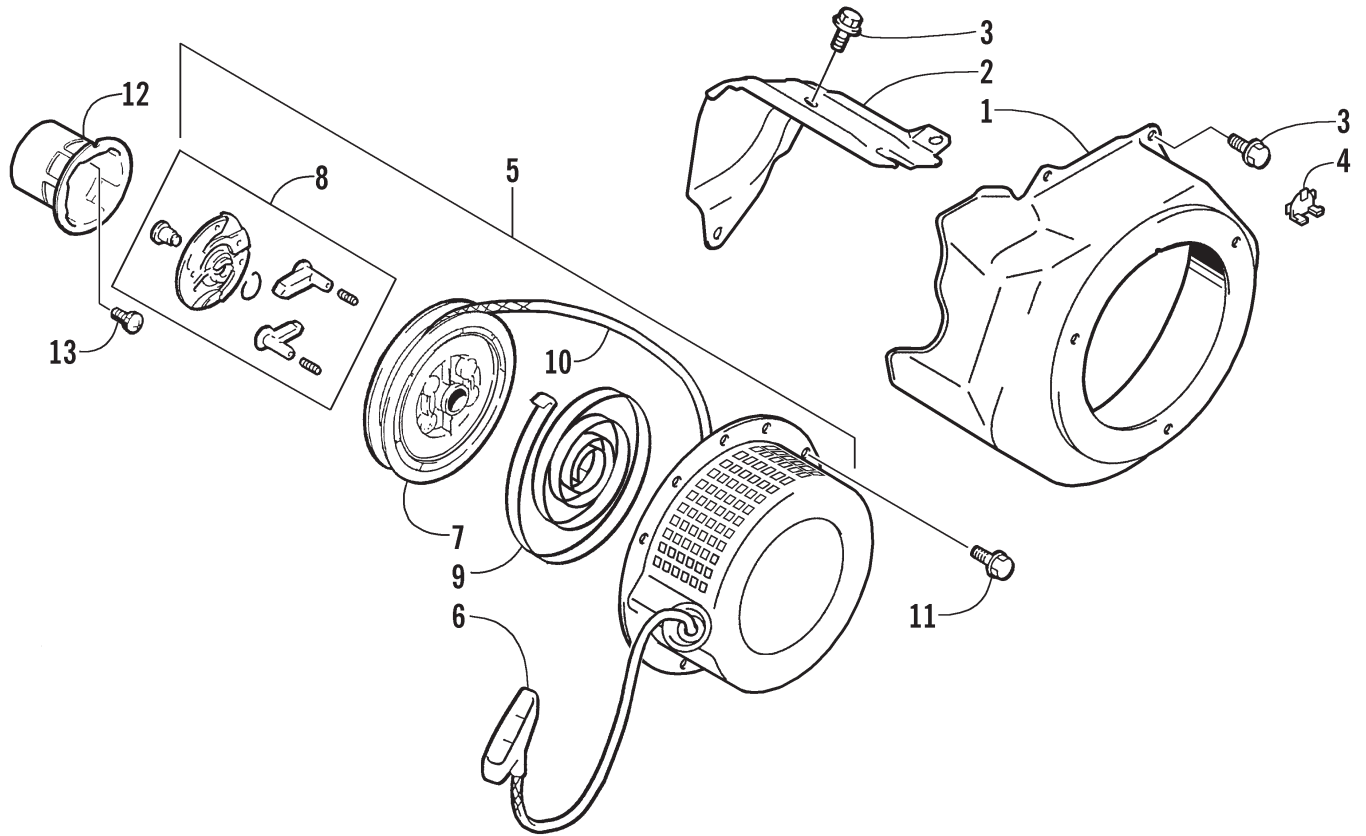

RECOIL STARTER

0735-430

Ref.	Part No.	Qty.	Description	Ref.	Part No.	Qty.	Description
1	0694-013	1	Cover, Ventilation Cowling	8	0693-256	1	• Ratchet Set
2	0691-853	1	Cowling, Ventilation	9	0691-298	1	• Spring, Spiral
3	0693-241	7	Bolt	10	3003-327	1	Rope
4	0691-122	1	Protector, Lead Wire	11	0693-246	3	Bolt
5	0694-014	1	Starter, Recoil - Assembly (inc. 6-9)	12	0691-863	1	Pulley, Starter
6	0693-257	1	• Grip Assembly	13	3004-423	3	Screw
7	0691-856	1	• Reel