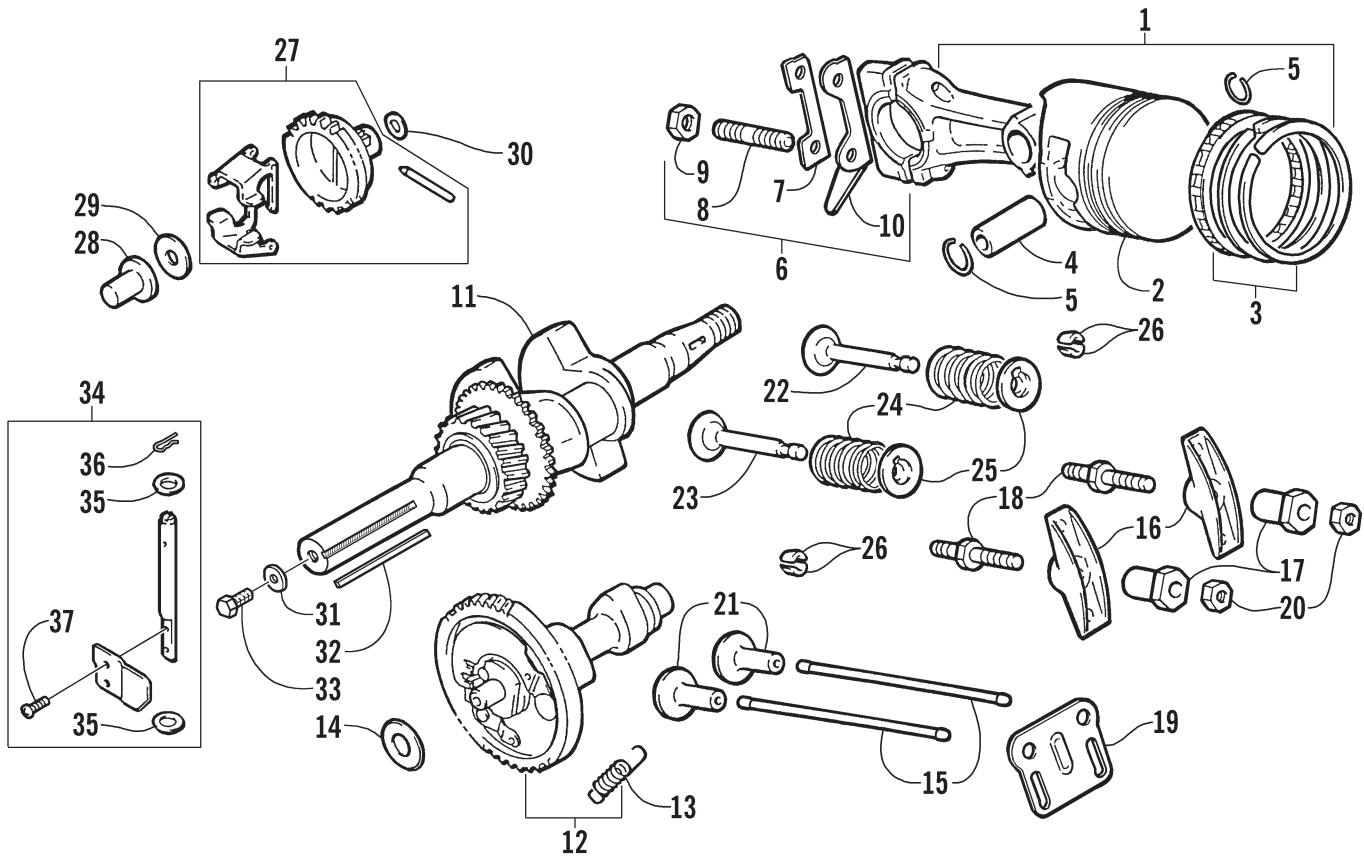

PISTON AND CRANKSHAFT

0735-429

Ref.	Part No.	Qty.	Description	Ref.	Part No.	Qty.	Description
1	0694-026	1	Piston Assembly (inc. 2, 3, and 5)	17	0691-413	2	Pivot
2	0691-398	1	• Piston	18	0691-414	2	Bolt, Stud - Pivot
	0691-569	1	• Piston, Oversized (0.25 mm)	19	0691-415	1	Guide, Push Rod
	0691-570	1	• Piston, Oversized (0.50 mm)	20	0691-016	2	Nut
3	0691-399	1	• Ring, Piston - Set	21	0691-406	2	Tappet
	0691-571	1	• Ring, Piston - Set - Oversized (0.25 mm)	22	0694-008	1	Valve, Intake
	0691-572	1	• Ring, Piston - Set - Oversized (0.50 mm)	23	0694-009	1	Valve, Exhaust
4	0691-400	1	Pin, Piston	24	0691-410	2	Spring, Valve
5	0691-378	2	Circlip	25	0693-313	2	Retainer, Valve Spring
6	0691-936	1	Rod, Connecting - Assembly (inc. 7-10)	26	0693-281	4	Cotter, Valve
7	0691-403	1	• Plate, Lock	27	0693-698	1	Gear, Governor - Set
8	0691-366	2	• Bolt, Stud	28	0691-842	1	Slider, Governor
9	3004-851	2	• Nut	29	0691-843	1	Washer
10	0691-402	1	• Plate, Splash	30	3004-652	1	Washer
11	<u>0694-027</u>	1	Crankshaft Assembly	31	0694-024	1	Washer
12	0691-922	1	Camshaft (inc. 13)	32	0694-006	1	Key, Crankshaft
13	0691-380	1	• Spring	33	0694-007	1	Bolt, Crankshaft
14	0691-840	1	Washer	34	0693-258	1	Shaft, Throttle Control - Set (inc. 35-37)
15	0691-407	2	Rod, Push	35	0693-252	2	• Washer
16	0691-412	2	Arm, Rocker	36	0691-848	1	• Pin, Snap
				37	3004-563	2	• Screw