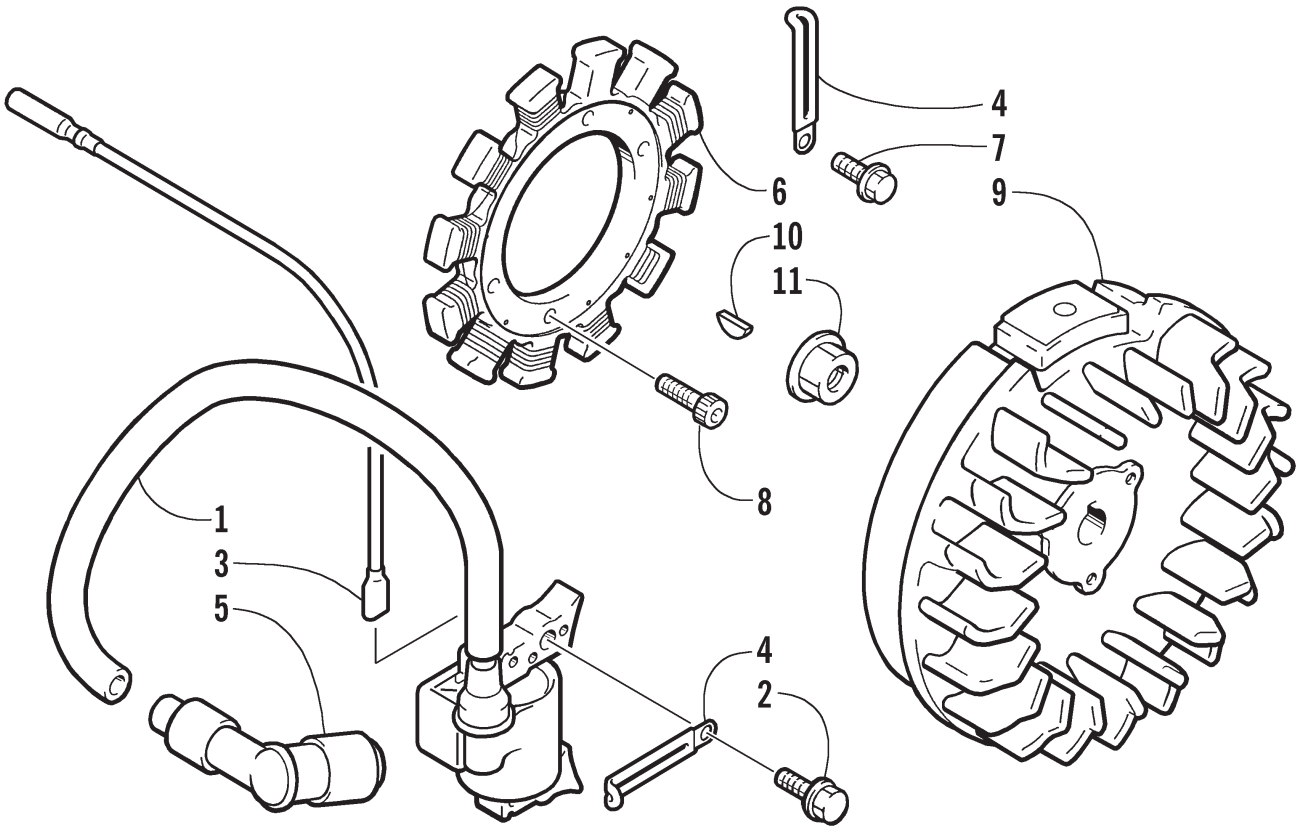

MAGNETO

0735-431

Ref.	Part No.	Qty.	Description	Ref.	Part No.	Qty.	Description
1	0693-326	1	Coil, Ignition - Assembly	7	0693-241	1	Bolt
2	0693-242	2	Bolt	8	0694-023	4	Bolt
3	0693-263	1	Wire, Magneto Lead	9	0694-030	1	Rotor/Flywheel
4	3002-964	2	Clamp, Wire	10	3004-540	1	Key
5	0691-322	1	Cap, Spark Plug	11	0691-370	1	Nut
6	0694-029	1	Stator