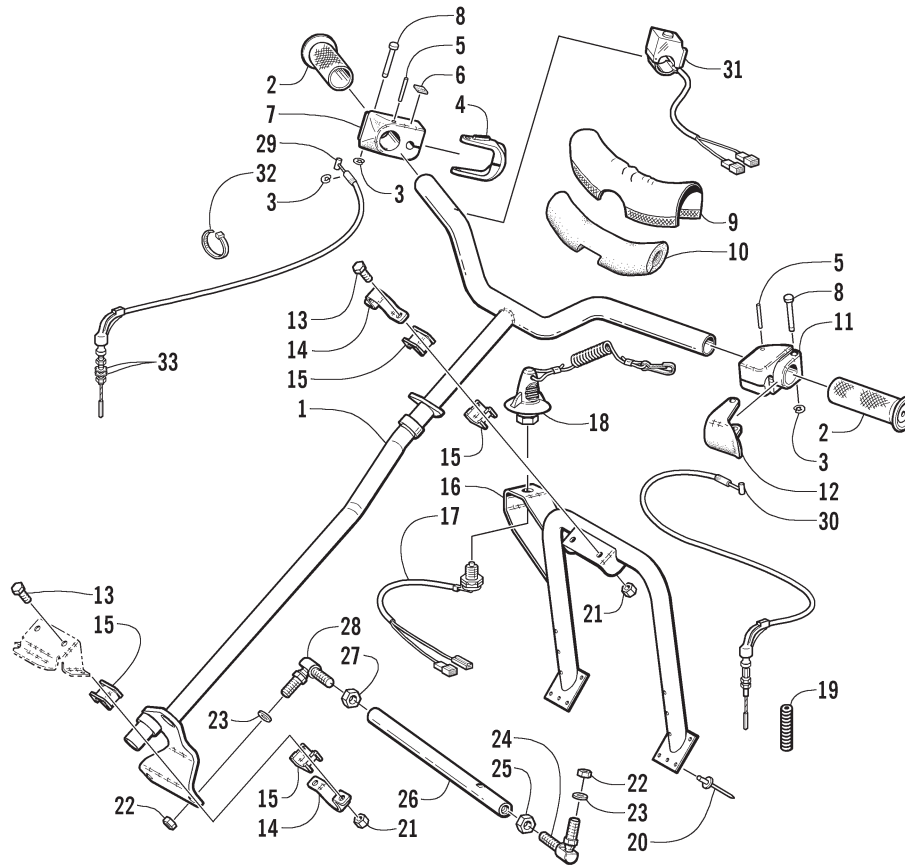

STEERING POST AND TIE ROD ASSEMBLY

0736-170

Ref.	Part No.	Qty.	Description	Ref.	Part No.	Qty.	Description
1	0703-693	1	Post, Steering	18	0630-139	1	● Cord, Tether Switch
2	1606-765	2	Grip, Handle	19	1602-100	1	Spring, Return - Brake
3	0123-231	3	Ring, Retaining	20	8060-484	10	Rivet
4	0109-609	1	Lever, Throttle	21	8040-366	4	Nut, Lock
5	8070-318	2	Pin, Spring	22	0623-696	4	Nut, Lock
6	0611-022	1	Decal, Engine Stop Switch	23	0623-044	4	Washer
7	0302-165	1	Control, Throttle	24	1603-374	2	Rod End - Right
8	0123-230	2	Pin	25	0123-191	2	Nut, Hex - Right
9	0605-502	1	Cover, Handlebar Pad	26	0605-452	2	Tube, Tie Rod
10	0605-501	1	Pad, Handlebar	27	0123-917	2	Nut, Hex - Left
11	0302-147	1	Housing, Brake	28	1603-375	2	Rod End - Left
12	0302-085	1	Lever, Brake	29	0687-121	1	Cable, Throttle
13	8002-040	4	Screw, Cap	30	0687-122	1	Cable, Brake
14	0605-446	2	Retainer, Bearing	31	0609-007	1	Switch, Engine Stop
15	0605-444	4	Bearing, Steering Post	32	0123-788	AR	Cable Tie - 7 in.
16	1706-050	1	Support, Steering Post	33	8053-212	2	Washer, Lock - External Tooth
17	0630-138	1	Switch, Tether - Assembly (inc. 18)