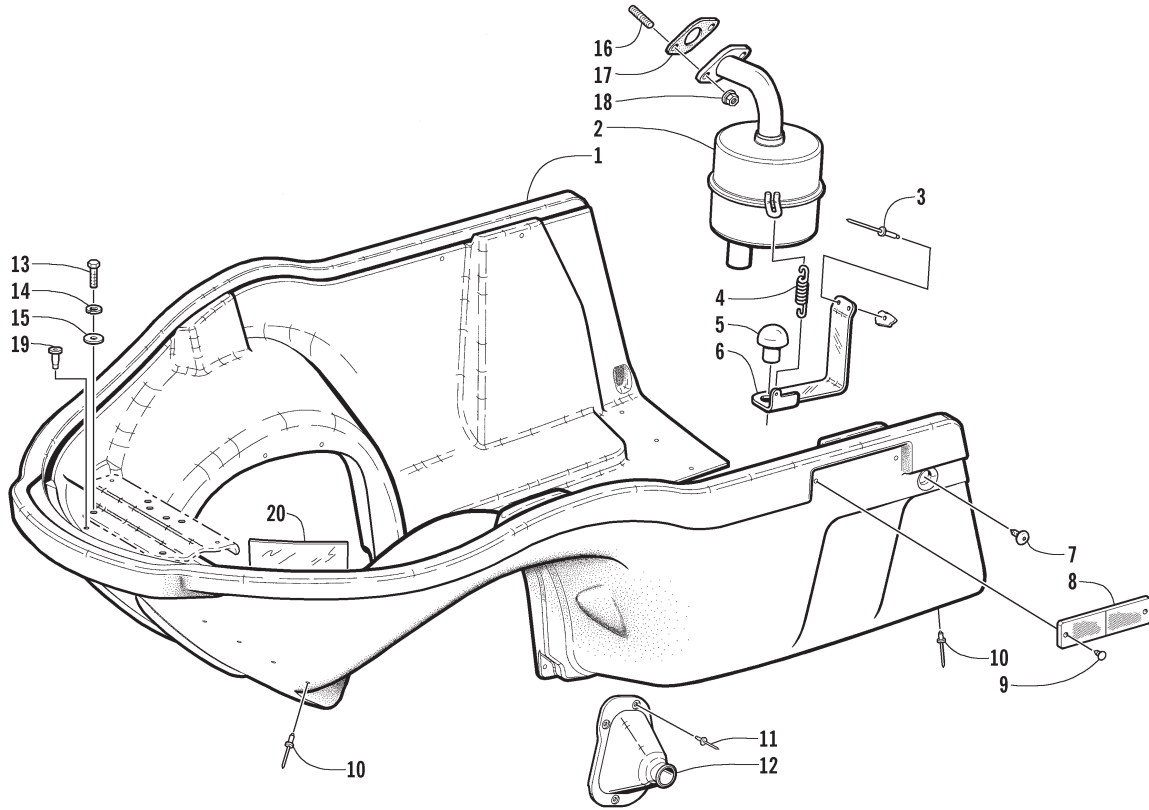

BELLY PAN AND EXHAUST ASSEMBLIES

0736-153

Ref.	Part No.	Qty.	Description	Ref.	Part No.	Qty.	Description
1	1606-748	1	Belly Pan	12	0605-464	1	Boot, Tie Rod - Right
2	1612-155	1	Muffler		0605-465	1	Boot, Tie Rod - Left
3	8060-484	2	Rivet	13	8002-041	2	Screw, Cap
4	0123-321	1	Spring, Extension	14	8051-217	2	Washer, Lock
5	0612-111	1	Bumper, Molded - Rubber	15	8050-222	2	Washer
6	1612-146	1	Bracket, Muffler Support	16	0693-317	2	Bolt, Stud
7	0623-309	2	Screw, Self-Tapping	17	0691-852	1	Gasket, Exhaust
8	0606-526	2	Reflector, Front - Yellow	18	3004-326	2	Nut
9	0623-269	4	Clip, Retaining	19	0623-857	2	Plug
10	8061-508	22	Rivet	20	0619-206	AR	Tape, Foil
11	8060-508	8	Rivet