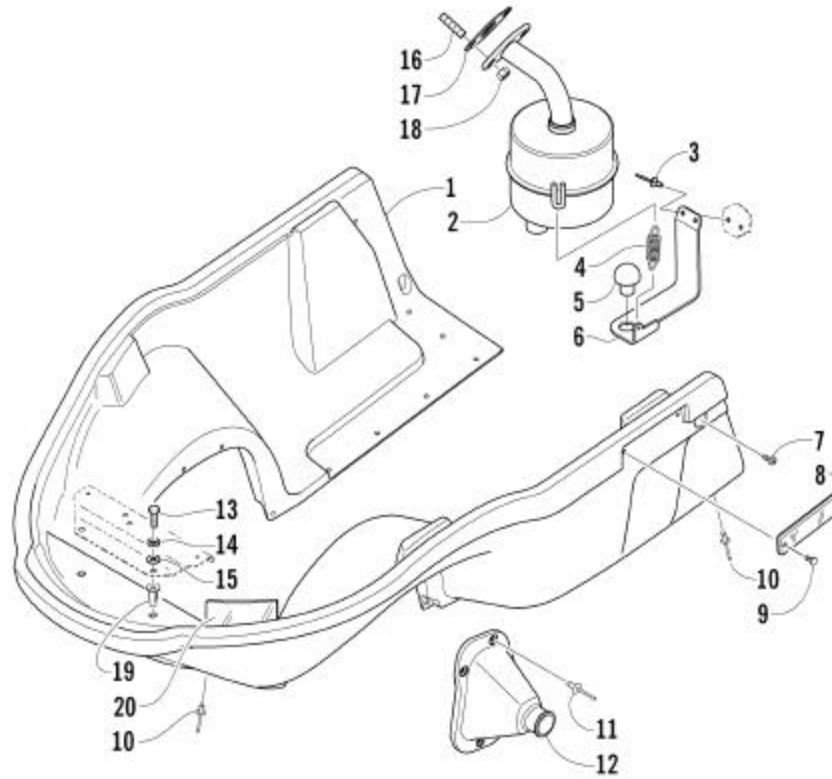

BELLY PAN AND EXHAUST ASSEMBLIES

0736-153

Ref.	Part No.	Qty.	Description	Ref.	Part No.	Qty.	Description
1	<u>2606-766</u>	1	Belly Pan (Green)	12	0605-464	1	Boot, Tie Rod - Right
2	<u>0712-937</u>	1	Muffler		0605-465	1	Boot, Tie Rod - Left
3	8060-484	2	Rivet	13	8002-041	2	Screw, Cap
4	0123-321	1	Spring, Extension	14	8051-217	2	Washer, Lock
5	0612-111	1	Bumper, Molded - Rubber	15	8050-222	2	Washer
6	<u>0712-914</u>	1	Bracket, Muffler Support	16	0693-317	2	Bolt, Stud
7	0623-309	2	Screw, Self-Tapping	17	0691-852	1	Gasket, Exhaust
8	0606-526	2	Reflector, Front - Amber	18	3004-326	2	Nut
9	0623-269	4	Clip, Retaining	19	0623-857	2	Insert
10	8061-508	22	Rivet	20	0619-206	AR	Tape, Foil
11	8060-508	8	Rivet