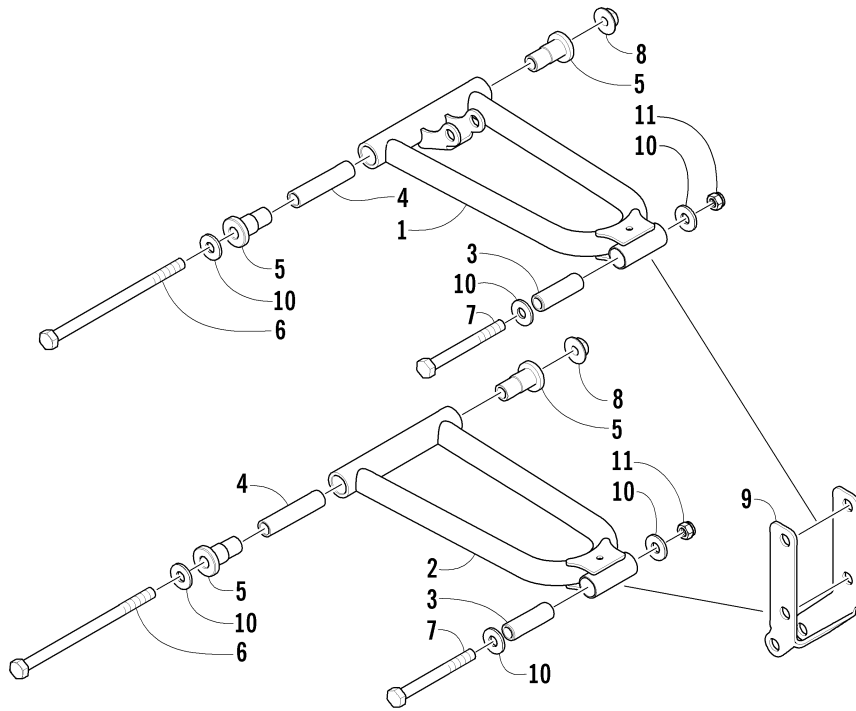

ARCTIC CAT[®]

ZR[®] 120

Model Number S2003ZRAAAUSG

2003 Illustrated
Parts Manual - Revised

TABLE OF CONTENTS

2003 ZR 120 - Revised

(Model No. S2003ZRAAAUSG)

SKI AND SPINDLE ASSEMBLY	1
A-ARM ASSEMBLY	2
FRONT SUSPENSION SHOCK ABSORBER	3
STEERING POST AND TIE ROD ASSEMBLY	4
DRIVE TRAIN SHAFT AND BRAKE ASSEMBLIES	5
SLIDE RAIL, IDLER WHEELS, AND TRACK ASSEMBLY	6
REAR SUSPENSION ARM ASSEMBLY	7
CHASSIS, FOOTREST, AND REAR BUMPER ASSEMBLY	8
HOOD, HEADLIGHT, AND WINDSHIELD ASSEMBLY	9
BELLY PAN AND EXHAUST ASSEMBLIES	10
GAS TANK, SEAT, AND TAILLIGHT ASSEMBLY	11
ENGINE AND RELATED PARTS	12
AIR CLEANER ASSEMBLY	13
CARBURETOR	14
CYLINDER AND CRANKCASE	15
PISTON AND CRANKSHAFT	16
RECOIL STARTER	17
THROTTLE CONTROL ASSEMBLY	18
MAGNETO	19
RELATED ITEMS	Back Cover

SKI AND SPINDLE ASSEMBLY

0737-548

Ref.	Part No.	Qty.	Description	Ref.	Part No.	Qty.	Description
1	1603-606	2	Ski, Plastic (Green)	11	8040-426	4	Nut, Lock
2	0703-698	2	Wearbar	12	8050-242	4	Washer
3	8002-231	2	Screw, Cap	13	1603-365	2	Axle, Suspension
4	8050-277	4	Washer	14	1703-184	2	Saddle, Ski (Black)
5	8040-486	2	Nut, Lock	15	8017-580	8	Screw, Machine
6	0703-834	2	Spindle (inc. 7-8)	16	8040-366	8	Nut, Lock
7	0623-010	2	● Fitting, Grease	17	1603-607	2	Handle, Ski (Green)
8	0603-647	8	● Insert, Spindle	18	8050-247	6	Washer
9	0623-831	2	Cap, Spindle	19	8002-141	2	Screw, Cap
10	4611-760	1	Decal, "AWS" - Spindle - Right	20	8017-672	2	Screw, Cap
	4611-761	1	Decal, "AWS" - Spindle - Left	21	8041-426	4	Nut, Lock

A-ARM ASSEMBLY

0737-549

Ref.	Part No.	Qty.	Description	Ref.	Part No.	Qty.	Description
1	0703-806	2	A-Arm - Upper	7	8002-232	4	Screw, Cap
2	0703-691	2	A-Arm - Lower	8	0623-661	4	Nut, Crown Lock
3	1603-365	4	Axle, Suspension	9	1703-179	2	Bracket, Mounting - Shock
4	1603-394	4	Axle, Suspension	10	8050-277	12	Washer
5	0605-451	8	Axle, Powder Metal	11	8040-486	4	Nut, Lock
6	0623-900	4	Screw, Cap				