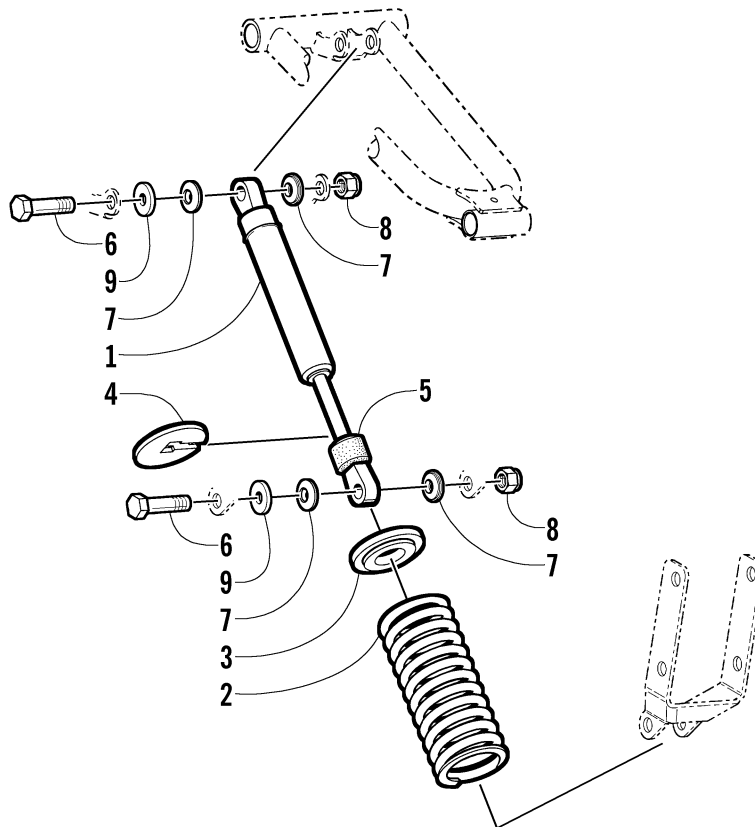

SKI AND SPINDLE ASSEMBLY

0737-548

Ref.	Part No.	Qty.	Description	Ref.	Part No.	Qty.	Description
1	1603-606	2	Ski, Plastic (Green)	11	8040-426	4	Nut, Lock
2	0703-698	2	Wearbar	12	8050-242	4	Washer
3	8002-231	2	Screw, Cap	13	1603-365	2	Axle, Suspension
4	8050-277	4	Washer	14	1703-184	2	Saddle, Ski (Black)
5	8040-486	2	Nut, Lock	15	8017-580	8	Screw, Machine
6	0703-834	2	Spindle (inc. 7-8)	16	8040-366	8	Nut, Lock
7	0623-010	2	● Fitting, Grease	17	1603-607	2	Handle, Ski (Green)
8	0603-647	8	● Insert, Spindle	18	8050-247	6	Washer
9	0623-831	2	Cap, Spindle	19	8002-141	2	Screw, Cap
10	4611-760	1	Decal, "AWS" - Spindle - Right	20	8017-672	2	Screw, Cap
	4611-761	1	Decal, "AWS" - Spindle - Left	21	8041-426	4	Nut, Lock

A-ARM ASSEMBLY

0737-549

Ref.	Part No.	Qty.	Description	Ref.	Part No.	Qty.	Description
1	0703-806	2	A-Arm - Upper	7	8002-232	4	Screw, Cap
2	0703-691	2	A-Arm - Lower	8	0623-661	4	Nut, Crown Lock
3	1603-365	4	Axle, Suspension	9	1703-179	2	Bracket, Mounting - Shock
4	1603-394	4	Axle, Suspension	10	8050-277	12	Washer
5	0605-451	8	Axle, Powder Metal	11	8040-486	4	Nut, Lock
6	0623-900	4	Screw, Cap				

REAR SUSPENSION ARM ASSEMBLY

0737-550

Ref.	Part No.	Qty.	Description	Ref.	Part No.	Qty.	Description
1	0704-734	1	Arm, Rear Suspension (inc. 2-3)	11	0623-138	2	Ring, Retaining
2	0623-922	2	● Fitting, Grease	12	0704-894	1	Spring, Rear Suspension - Right
3	0603-083	4	● Bearing		0704-895	1	Spring, Rear Suspension - Left
4	1604-715	2	Sleeve, Spring	13	8002-042	2	Screw, Cap
5	1604-710	1	Axle, Rear Suspension Arm - Lower	14	8050-222	4	Washer
6	8002-131	8	Screw, Cap	15	8040-366	2	Nut, Lock
7	8051-247	8	Washer, Lock	16	1604-708	2	Strap, Limiter
8	8050-247	8	Washer	17	0300-180	2	Wheel, Idler
9	1604-673	3	Axle	18	1604-564	1	Spacer
10	1604-204	1	Block, Spring Adjuster - Right	19	1604-565	2	Spacer
	1604-205	1	Block, Spring Adjuster - Left				