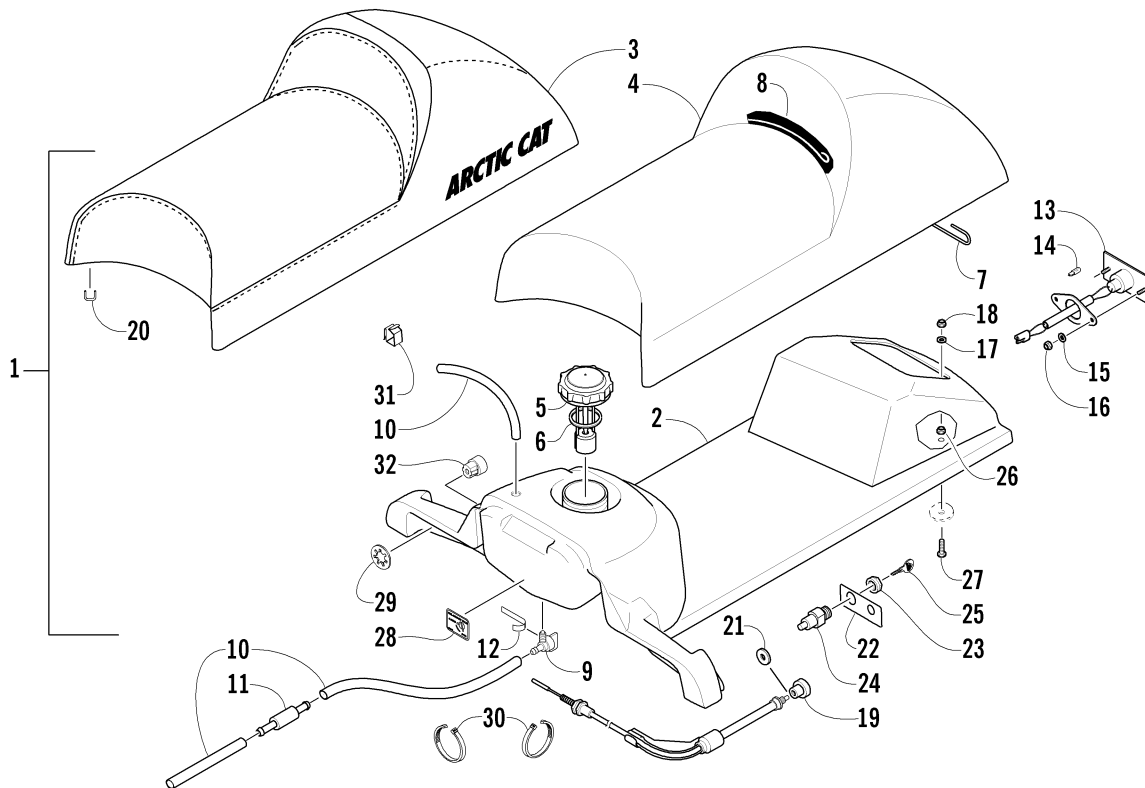

GAS TANK, SEAT, AND TAILLIGHT ASSEMBLY

(Complete Seat Assembly p/n 1718-331)

0736-891

Ref.	Part No.	Qty.	Description	Ref.	Part No.	Qty.	Description
1	<u>1718-331</u>	1	Complete Seat Assembly (inc. 2-8 and 20)	17	0623-184	2	Washer
2	<u>2606-844</u>	1	● Tank, Gas/Seat-Base	18	0123-108	2	Nut, Nylon Cap
3	1706-143	1	● Cover, Seat	19	<u>0687-154</u>	1	Cable, Choke (inc. 21)
4	1706-017	1	● Foam, Seat	20	0624-528	AR	Staple, Seat Cover
5	1670-084	1	● Cap, Gas Tank (inc. 6)	21	0623-054	1	Nut, Choke Cable
6	0109-733	1	● Seal, Tank Cap	22	<u>4611-767</u>	1	Decal, Switch/Choke
7	<u>2606-942</u>	1	● Wire, Seat	23	0609-111	1	Nut, Retaining
8	2606-031	1	● Wire, Seat	24	0109-822	1	Switch, Ignition (inc. 23 and 25)
9	0676-017	1	Valve, Shut-Off - Gas Tank	25	0116-065	2	● Key
10	6101-001	AR	Hose, Gasline/Vent - 100 ft	26	8041-366	2	Nut, Lock
	6101-009	AR	Hose, Gasline/Vent - 50 ft	27	8002-040	2	Screw, Cap
11	0510-335	1	Filter, Fuel	28	3611-856	1	Decal, Shut-Off Valve
12	0670-289	AR	Tape, Teflon	29	0123-579	1	Nut, Push
13	0609-070	1	Taillight Assembly (inc. 14)	30	0123-788	3	Cable Tie - 7 in.
14	0230-020	1	● Bulb, Taillight	31	0123-394	1	Clip, Cable
15	8050-157	2	Washer	32	0116-469	1	Bushing, Recoil Starter
16	0123-709	2	Nut w/Lock Washer