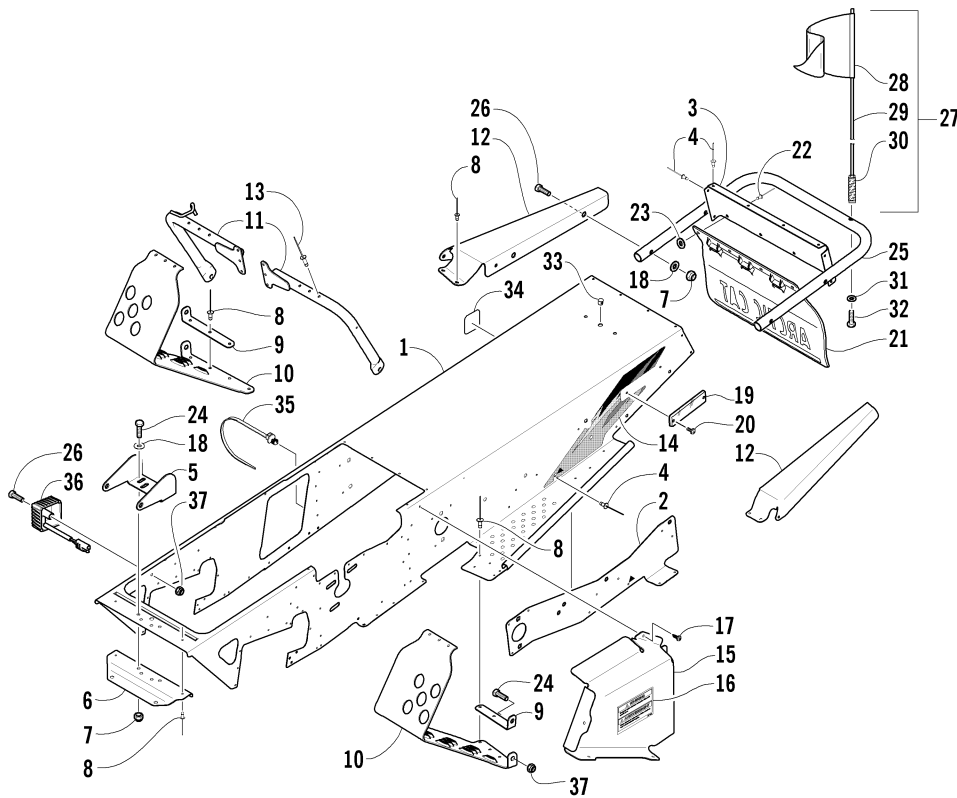

CHASSIS, FOOTREST, AND REAR BUMPER ASSEMBLY

0737-551

Ref.	Part No.	Qty.	Description	Ref.	Part No.	Qty.	Description
1	0718-996	1	Tunnel Assembly (inc. 2-4)	17	0623-301	4	Screw, Self-Tapping
2	2706-156	1	● Plate, Reinforcement - Tunnel - Right	18	8050-217	8	Washer
	2706-157	1	● Plate, Reinforcement - Tunnel - Left	19	0606-029	2	Reflector, Rear - Red
3	2706-158	1	● Plate, Cover - Tunnel	20	0623-269	4	Clip, Retaining
4	0123-418	30	● Rivet	21	2606-819	1	Snowflap
5	2706-141	1	Bracket, Mounting - Hood - Lower	22	8060-628	4	Rivet
6	2606-019	1	Plate, Reinforcement	23	0123-802	4	Washer
7	8040-366	10	Nut, Lock	24	8002-040	8	Screw, Cap
8	8060-504	AR	Rivet	25	1706-018	1	Bumper, Rear
9	2706-180	1	Bracket, Support - Footrest - Right	26	8002-044	5	Screw, Cap
	2706-181	1	Bracket, Support - Footrest - Left	27	1706-105	1	Flag, Safety - Assembly (inc. 28-32)
10	1606-784	1	Footrest - Right	28	1706-104	1	● Flag, Safety
	1606-785	1	Footrest - Left	29	1606-954	1	● Pole, Safety Flag
11	1706-283	1	Support, Footrest - Right	30	2606-010	1	● Mounting, Safety Flag - Assembly
	1706-041	1	Support, Footrest - Left	31	8050-247	1	● Washer
12	1606-816	1	End Cap, Rear Bumper - Right	32	8002-134	1	● Screw, Cap
	1606-817	1	End Cap, Rear Bumper - Left	33	0623-562	1	Plug, Hole
13	8060-506	6	Rivet	34	0411-053	1	Decal, "CE"
14	4611-758	1	Decal, Tunnel - Right	35	0623-677	1	Cable Tie, Push-Mount
	4611-759	1	Decal, Tunnel - Left	36	0630-001	1	Regulator, Voltage
15	2706-217	1	Cover, Sprocket - Driven	37	8041-366	3	Nut, Lock
16	3611-754	1	Decal, Warning - Cover