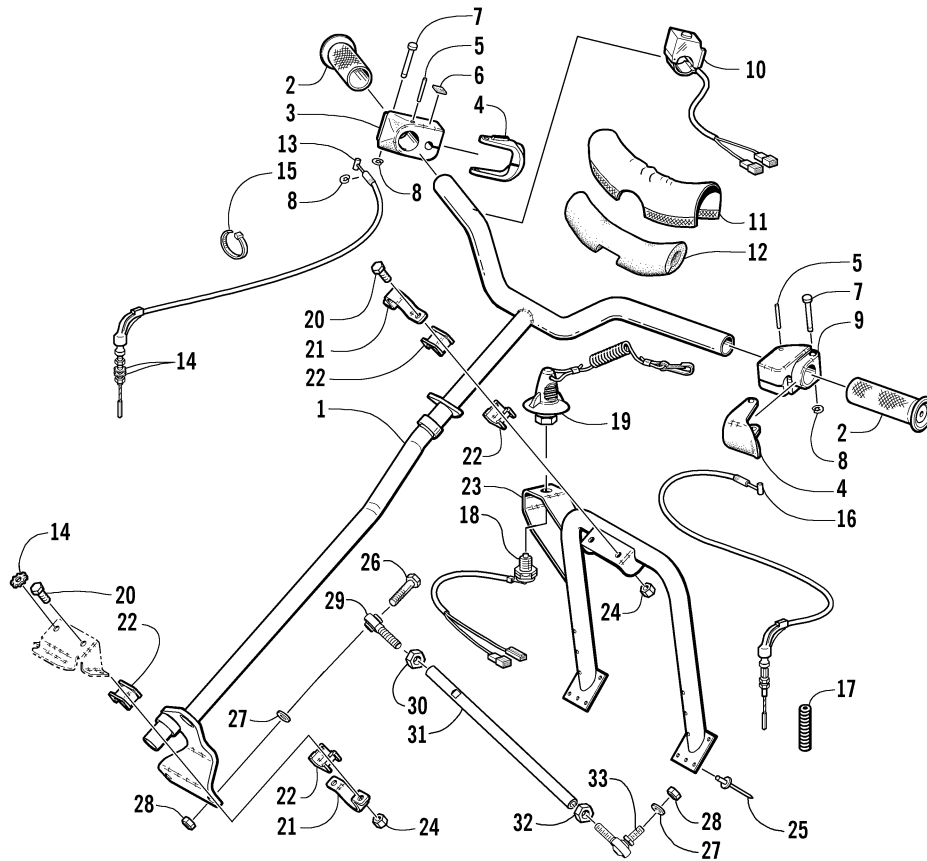

STEERING POST AND TIE ROD ASSEMBLY

0737-939

Ref.	Part No.	Qty.	Description	Ref.	Part No.	Qty.	Description
1	0703-693	1	Post, Steering	18	0630-138	1	Switch, Tether - Assembly (inc. 19)
2	1606-765	2	Grip, Handle	19	0630-139	1	● Cord, Tether Switch
3	0302-165	1	Control, Throttle	20	8002-040	4	Screw, Cap
4	0109-609	2	Lever, Throttle/Brake	21	0705-896	2	Retainer, Bearing
5	8070-318	2	Pin, Spring	22	0605-444	4	Bearing, Steering Post
6	0611-022	1	Decal, Engine Stop Switch	23	1706-050	1	Support, Steering Post
7	0123-230	2	Pin	24	8040-366	4	Nut, Lock
8	0123-231	3	Ring, Retaining	25	8060-484	10	Rivet
9	0302-147	1	Housing, Brake	26	8004-226	2	Screw, Cap
10	0609-007	1	Switch, Engine Stop	27	0623-044	4	Washer
11	0605-502	1	Cover, Handlebar Pad	28	0623-025	4	Nut, Lock
12	0605-501	1	Pad, Handlebar	29	0605-504	2	Rod End - Right
13	0687-121	1	Cable, Throttle	30	0123-191	2	Nut, Hex - Right
14	8053-212	3	Washer, Lock - External Tooth	31	0605-452	2	Tube, Tie Rod
15	0123-788	AR	Cable Tie - 7 in.	32	0123-917	2	Nut, Hex - Left
16	0687-122	1	Cable, Brake	33	0605-511	2	Rod End - Left
17	1602-100	1	Spring, Return - Brake