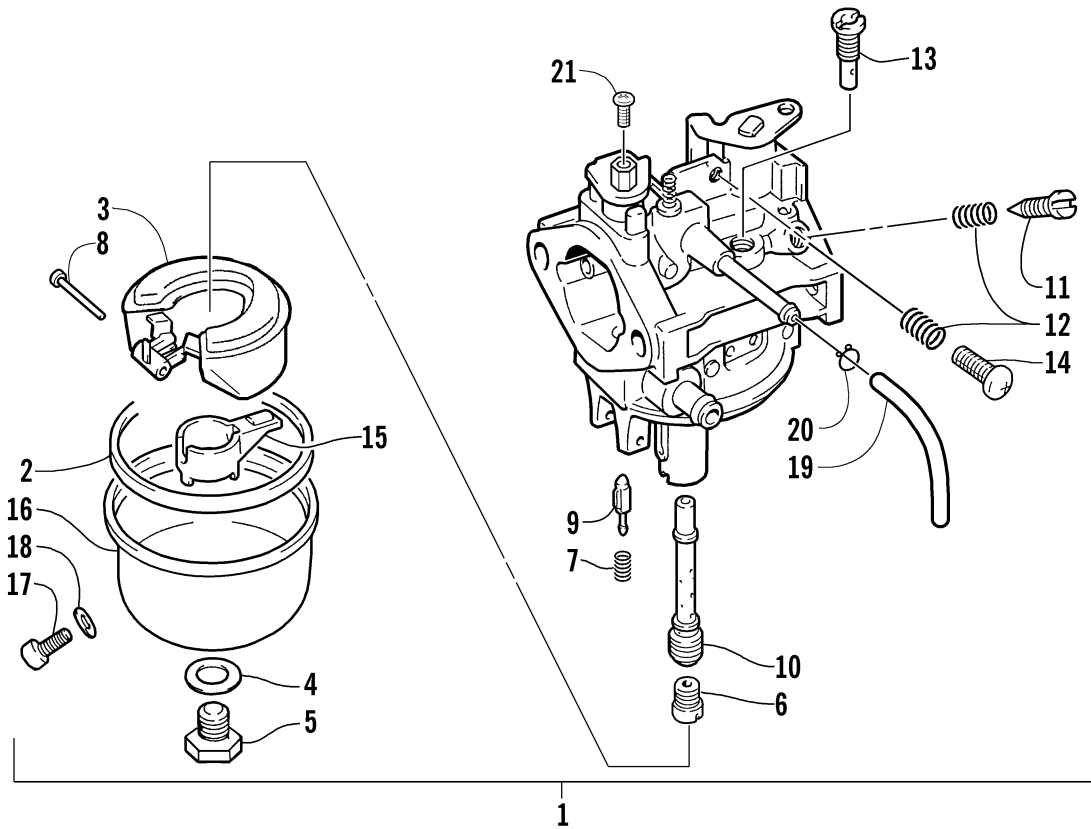

ENGINE AND RELATED PARTS

0736-155

Ref.	Part No.	Qty.	Description	Ref.	Part No.	Qty.	Description
1	0662-336	1	Engine, AA12A2	12	8041-246	1	Nut, Lock
2	1706-235	1	Front End	13	0770-617	1	Bracket, Throttle Cable
3	8060-484	AR	Rivet	14	3004-987	1	Screw, Cap
4	2606-223	1	Cover, Governor	15	1670-235	1	Grommet
5	8007-400	1	Screw, Machine	16	1670-191	1	Stick, Oil Level
6	0623-786	1	Screw, Self-Tapping	17	1670-190	1	Tube, Fill
7	8050-247	9	Washer	18	0623-896	1	Nut, Shoulder
8	8004-130	1	Screw, Cap	19	0623-884	1	O-Ring, Fill Tube Adapter
9	8002-135	4	Screw, Cap	20	0623-883	1	Adapter, Fill Tube
10	8040-426	4	Nut, Lock	21	0623-903	1	O-Ring
11	0623-822	5	Plug				

AIR CLEANER ASSEMBLY

0732-147

Ref.	Part No.	Qty.	Description	Ref.	Part No.	Qty.	Description
1	0693-282	2	Gasket, Carburetor	6	0691-736	1	● Filter, Air Cleaner
2	0691-850	1	Insulator, Carburetor	7	0693-542	1	● Nut, Wing
3	0693-364	2	Bolt, Stud	8	0691-851	1	● Cover, Air Cleaner
4	3004-488	2	Nut	9	0693-287	1	Gasket, Air Cleaner
5	0693-543	1	Cleaner, Air - Assembly (inc. 6-8)	10	0693-307	1	Bolt