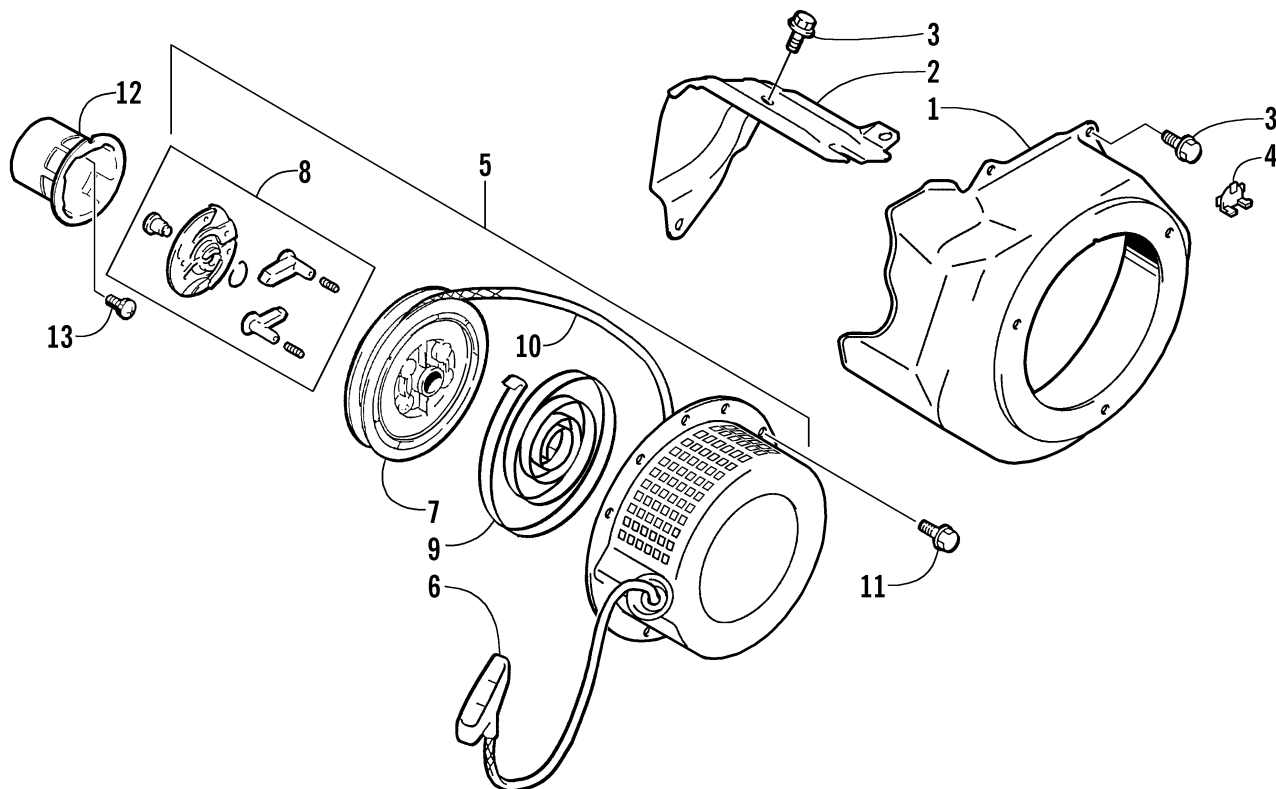

RECOIL STARTER

0735-430

Ref.	Part No.	Qty.	Description	Ref.	Part No.	Qty.	Description
1	0694-013	1	Cover, Ventilation Cowling	8	0693-256	1	● Ratchet Set
2	0691-853	1	Cowling, Ventilation	9	3005-162	1	● Spring, Spiral
3	0693-241	7	Bolt	10	3004-856	1	Rope
4	0691-122	1	Protector, Lead Wire	11	0693-246	3	Bolt
5	0694-014	1	Starter, Recoil - Assembly (inc. 6-9)	12	0691-863	1	Pulley, Starter
6	0693-257	1	● Grip Assembly	13	3004-423	3	Screw
7	0691-856	1	● Reel