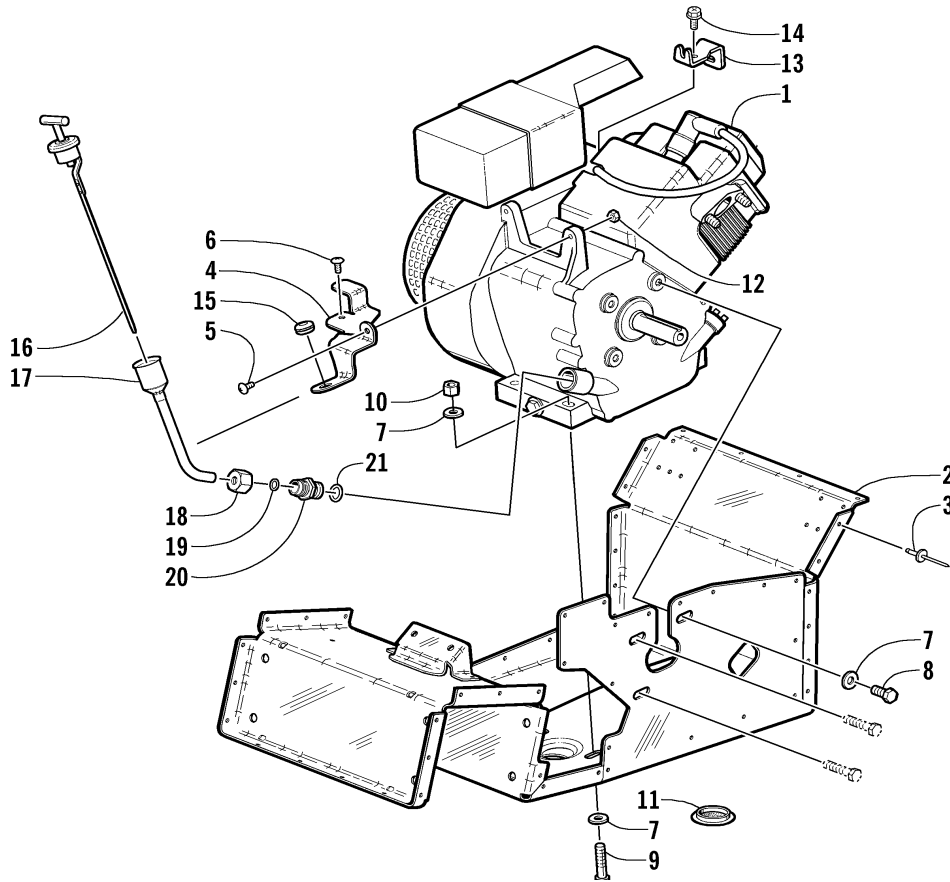

BELLY PAN AND EXHAUST ASSEMBLIES

0736-153

Ref.	Part No.	Qty.	Description	Ref.	Part No.	Qty.	Description
1	<u>2606-766</u>	1	Belly Pan (Green)	12	0605-464	1	Boot, Tie Rod - Right
2	<u>0712-937</u>	1	Muffler		0605-465	1	Boot, Tie Rod - Left
3	8060-484	2	Rivet	13	8002-041	2	Screw, Cap
4	0123-321	1	Spring, Extension	14	8051-217	2	Washer, Lock
5	0612-111	1	Bumper, Molded - Rubber	15	8050-222	2	Washer
6	<u>0712-914</u>	1	Bracket, Muffler Support	16	0693-317	2	Bolt, Stud
7	0623-309	2	Screw, Self-Tapping	17	0691-852	1	Gasket, Exhaust
8	0606-526	2	Reflector, Front - Amber	18	3004-326	2	Nut
9	0623-269	4	Clip, Retaining	19	0623-857	2	Insert
10	8061-508	22	Rivet	20	0619-206	AR	Tape, Foil
11	8060-508	8	Rivet				

ENGINE AND RELATED PARTS

0736-155

Ref.	Part No.	Qty.	Description	Ref.	Part No.	Qty.	Description
1	0662-336	1	Engine, AA12A2	12	8041-246	1	Nut, Lock
2	1706-235	1	Front End	13	0770-617	1	Bracket, Throttle Cable
3	8060-484	AR	Rivet	14	3004-987	1	Screw, Cap
4	2606-223	1	Cover, Governor	15	1670-235	1	Grommet
5	8007-400	1	Screw, Machine	16	1670-191	1	Stick, Oil Level
6	0623-786	1	Screw, Self-Tapping	17	1670-190	1	Tube, Fill
7	8050-247	9	Washer	18	0623-896	1	Nut, Shoulder
8	8004-130	1	Screw, Cap	19	0623-884	1	O-Ring, Fill Tube Adapter
9	8002-135	4	Screw, Cap	20	0623-883	1	Adapter, Fill Tube
10	8040-426	4	Nut, Lock	21	0623-903	1	O-Ring
11	0623-822	5	Plug				