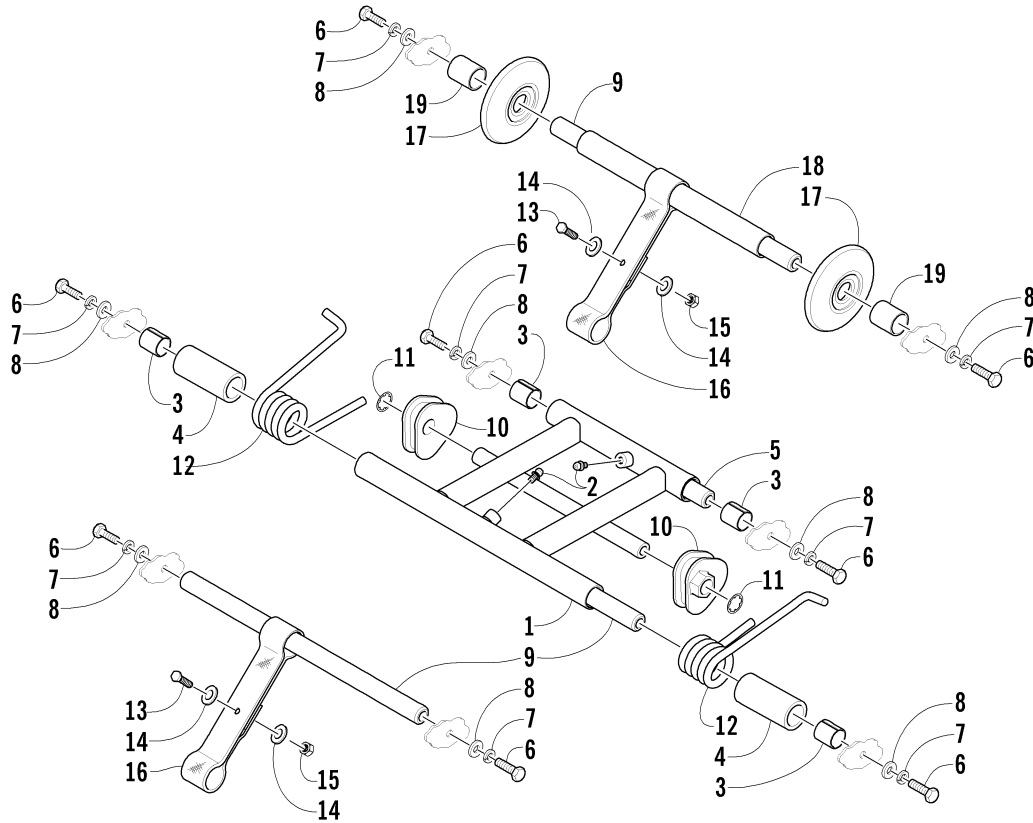

REAR SUSPENSION ARM ASSEMBLY

0737-550

Ref.	Part No.	Qty.	Description	Ref.	Part No.	Qty.	Description
1	0704-734	1	Arm, Rear Suspension (inc. 2-3)	11	0623-138	2	Ring, Retaining
2	0623-922	2	● Fitting, Grease	12	0704-894	1	Spring, Rear Suspension - Right
3	0603-083	4	● Bearing		0704-895	1	Spring, Rear Suspension - Left
4	1604-715	2	Sleeve, Spring	13	8002-042	2	Screw, Cap
5	1604-710	1	Axle, Rear Suspension Arm - Lower	14	8050-222	4	Washer
6	8002-131	8	Screw, Cap	15	8040-366	2	Nut, Lock
7	8051-247	8	Washer, Lock	16	1604-708	2	Strap, Limiter
8	8050-247	8	Washer	17	0300-180	2	Wheel, Idler
9	1604-673	3	Axle	18	1604-564	1	Spacer
10	1604-204	1	Block, Spring Adjuster - Right	19	1604-565	2	Spacer
	1604-205	1	Block, Spring Adjuster - Left