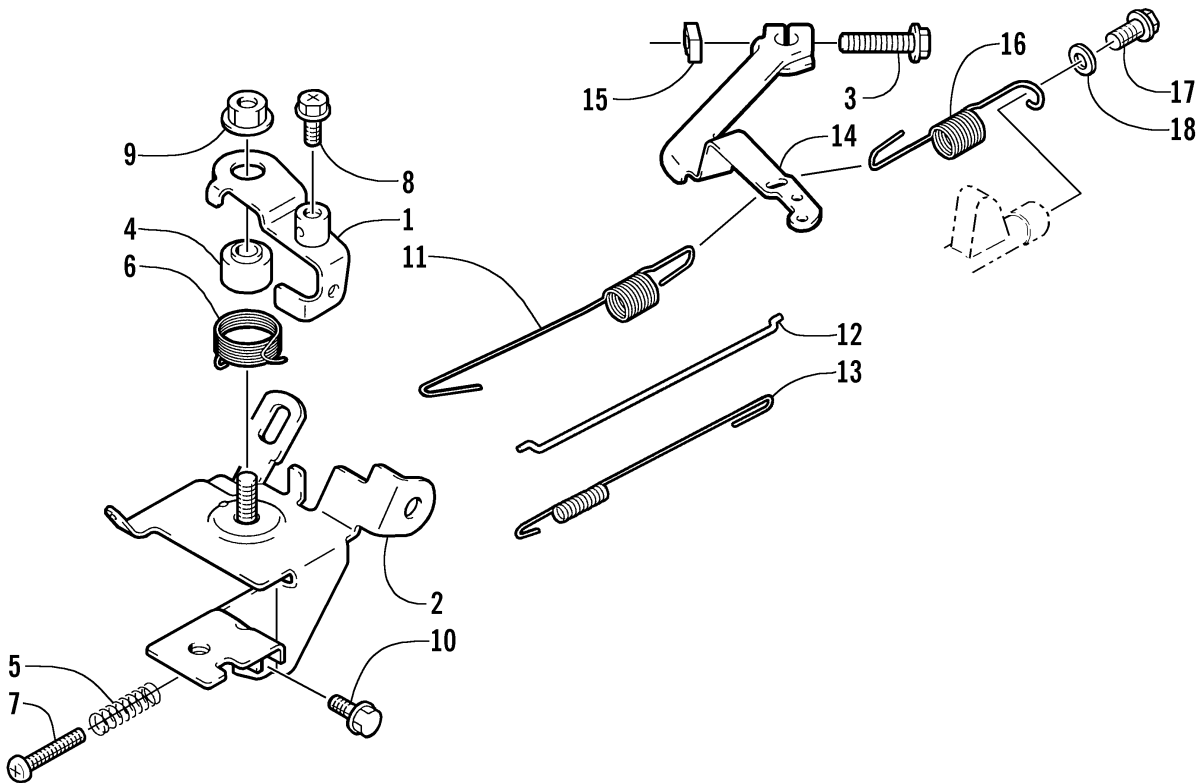

PISTON AND CRANKSHAFT

0735-429 *Optional

Ref.	Part No.	Qty.	Description	Ref.	Part No.	Qty.	Description
1	0694-026	1	Piston Assembly (inc. 2, 3, and 5)	17	0691-413	2	Pivot
2	0691-398	1	● Piston	18	0694-037	2	Bolt, Stud - Pivot
	0691-569	1	● Piston, Oversized (0.25 mm)*	19	0691-415	1	Guide, Push Rod
	0691-570	1	● Piston, Oversized (0.50 mm)*	20	0691-016	2	Nut
3	0691-399	1	● Ring, Piston - Set	21	0691-406	2	Tappet
	0691-571	1	● Ring, Piston - Set - Oversized (0.25 mm)*	22	0694-008	1	Valve, Intake
	0691-572	1	● Ring, Piston - Set - Oversized (0.50 mm)*	23	0694-009	1	Valve, Exhaust
4	0691-400	1	Pin, Piston	24	0694-036	2	Spring, Valve
5	0691-378	2	Circlip	25	0693-313	2	Retainer, Valve Spring
6	0691-936	1	Rod, Connecting - Assembly (inc. 7-10)	26	0693-281	4	Cotter, Valve
7	0691-403	1	● Plate, Lock	27	0693-698	1	Gear, Governor - Set
8	0691-366	2	● Bolt, Stud	28	0691-842	1	Slider, Governor
9	3004-851	2	● Nut	29	0691-843	1	Washer
10	0691-402	1	● Plate, Splash	30	3004-652	1	Washer
11	0694-027	1	Crankshaft Assembly	31	0694-024	1	Washer
12	0691-914	1	Camshaft (inc. 13)	32	0694-006	1	Key, Crankshaft
13	0691-380	1	● Spring	33	0694-007	1	Bolt, Crankshaft
14	0691-840	1	Washer	34	0693-258	1	Shaft, Throttle Control - Set (inc. 35-37)
15	0691-407	2	Rod, Push	35	0693-252	2	● Washer
16	0691-412	2	Arm, Rocker	36	0691-848	1	● Clip, Hairpin
				37	3004-563	2	● Screw

THROTTLE CONTROL ASSEMBLY

0736-383

Ref.	Part No.	Qty.	Description	Ref.	Part No.	Qty.	Description
1	0694-016	1	Lever, Throttle Cable	10	0693-241	1	Bolt
2	0694-017	1	Bracket, Throttle Control	11	0694-015	1	Spring, Throttle Control
3	0693-416	1	Bolt	12	0694-019	1	Rod, Carburetor
4	3002-459	1	Spacer	13	0691-455	1	Spring, Carburetor Rod
5	0691-901	1	Spring	14	0693-259	1	Lever, Throttle Control (inc. 3 and 15)
6	0694-038	1	Spring	15	0691-017	1	● Nut
7	3004-611	1	Screw	16	0623-965	1	Spring
8	3004-987	1	Bolt	17	0623-966	1	Screw
9	3004-351	1	Nut	18	8050-217	1	Washer