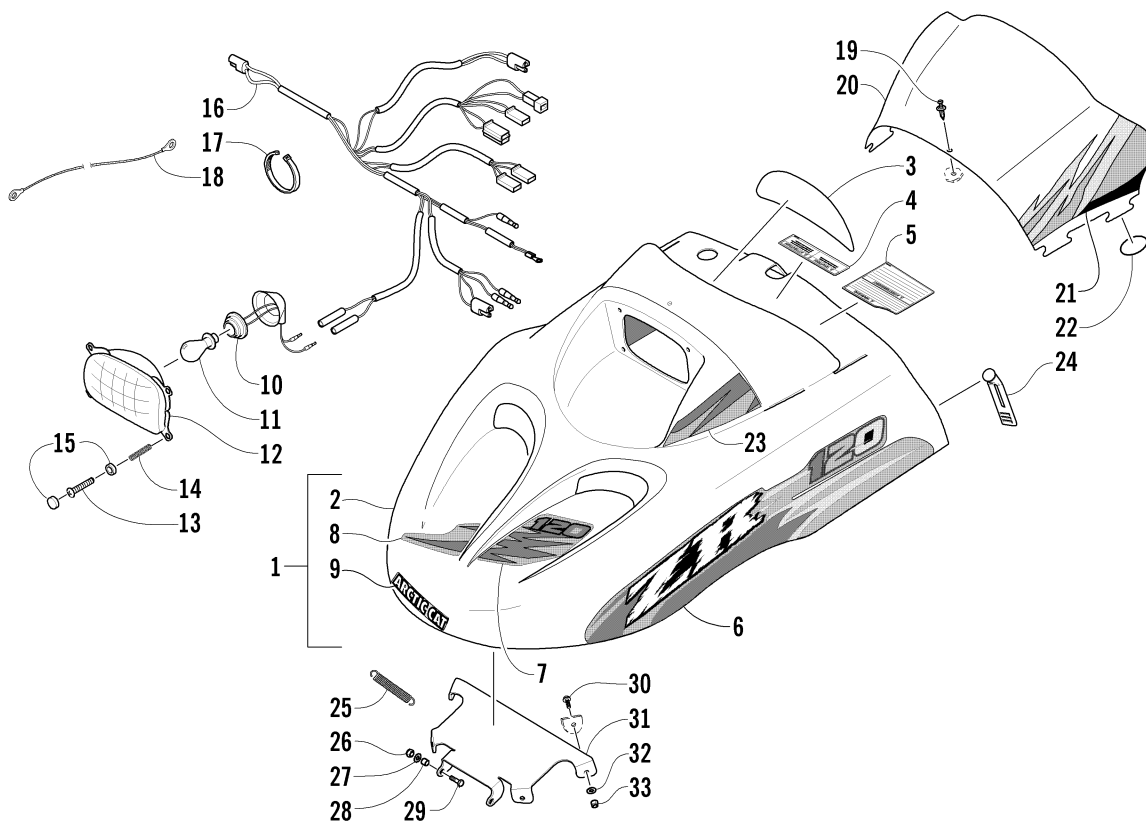

HOOD, HEADLIGHT, AND WINDSHIELD ASSEMBLY

0737-552

Ref.	Part No.	Qty.	Description	Ref.	Part No.	Qty.	Description
1	<u>1718-232</u>	1	Hood w/Decals (inc. 2-9)	18	0606-121	1	Cable, Hood
2	1718-193	1	● Hood w/o Decals (inc. 3-5)	19	0623-243	1	Clip, Retaining
3	3611-675	1	● ● Decal, Instrument Panel	20	<u>2606-767</u>	1	Windshield
4	3611-755	1	● ● Decal, Caution - Throttle	21	<u>4611-932</u>	1	Decal, Windshield - Right
5	3611-678	1	● ● Decal, Caution - Hood		<u>4611-933</u>	1	Decal, Windshield - Left
6	<u>4611-762</u>	1	● Decal, Hood - Right	22	0616-032	4	O-Ring, Windshield
	<u>4611-763</u>	1	● Decal, Hood - Left	23	<u>4611-934</u>	1	Decal, Hood - Windshield - Right
7	<u>4611-765</u>	1	● Decal, Crest - Left		<u>4611-935</u>	1	Decal, Hood - Windshield - Left
8	<u>4611-764</u>	1	● Decal, Crest - Right	24	1606-930	2	Strap, Hold-Down
9	<u>4611-926</u>	1	● Decal, "Arctic Cat" - Hood	25	0123-510	1	Spring, Extension
10	0609-006	1	Socket w/Rubber Cap	26	8040-366	2	Nut, Lock
11	0609-004	1	Bulb, Headlight	27	8050-217	2	Washer
12	0609-005	1	Lens/Reflector, Headlight	28	0107-234	2	Spacer
13	0123-616	4	Screw, Adjustment	29	8002-040	2	Screw, Cap
14	0123-614	4	Spring, Adjustment Screw	30	0623-420	4	Screw, Hex Washer Head
15	0124-054	4	Snap Cap w/Washer	31	<u>2706-140</u>	1	Bracket, Mounting - Hood - Upper
16	0686-684	1	Harness, Wiring - Main	32	0623-594	4	Washer
17	0123-788	AR	Cable Tie - 7 in.	33	0623-392	4	Nut, Lock