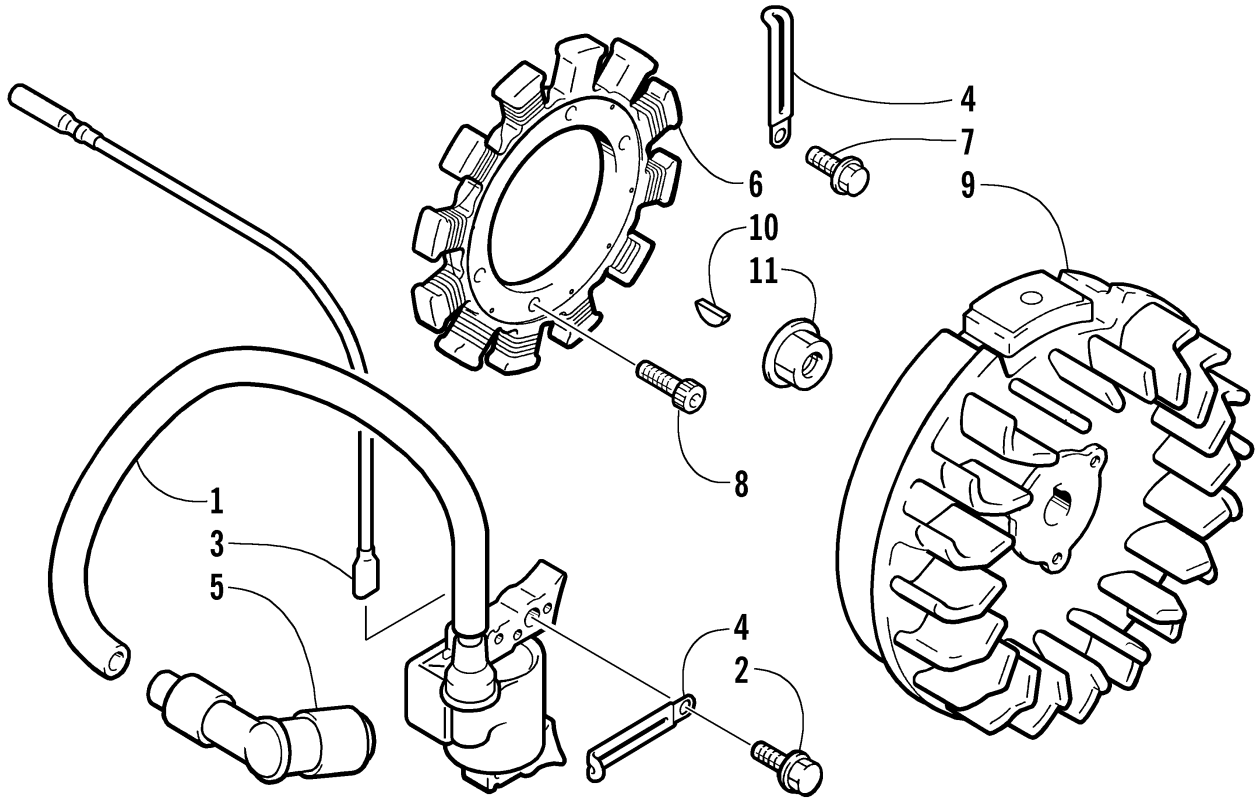

RECOIL STARTER

0735-430

Ref.	Part No.	Qty.	Description	Ref.	Part No.	Qty.	Description
1	0694-013	1	Cover, Ventilation Cowling	8	0693-256	1	● Ratchet Set
2	0691-853	1	Cowling, Ventilation	9	3005-162	1	● Spring, Spiral
3	0693-241	7	Bolt	10	3004-856	1	Rope
4	0691-122	1	Protector, Lead Wire	11	0693-246	3	Bolt
5	0694-014	1	Starter, Recoil - Assembly (inc. 6-9)	12	0691-863	1	Pulley, Starter
6	0693-257	1	● Grip Assembly	13	3004-423	3	Screw
7	0691-856	1	● Reel				

THROTTLE CONTROL ASSEMBLY

0736-383

Ref.	Part No.	Qty.	Description	Ref.	Part No.	Qty.	Description
1	0694-016	1	Lever, Throttle Cable	10	0693-241	1	Bolt
2	0694-017	1	Bracket, Throttle Control	11	0694-015	1	Spring, Throttle Control
3	0693-416	1	Bolt	12	0694-019	1	Rod, Carburetor
4	3002-459	1	Spacer	13	0691-455	1	Spring, Carburetor Rod
5	0691-901	1	Spring	14	0693-259	1	Lever, Throttle Control (inc. 3 and 15)
6	0694-038	1	Spring	15	0691-017	1	● Nut
7	3004-611	1	Screw	16	0623-965	1	Spring
8	3004-987	1	Bolt	17	0623-966	1	Screw
9	3004-351	1	Nut	18	8050-217	1	Washer