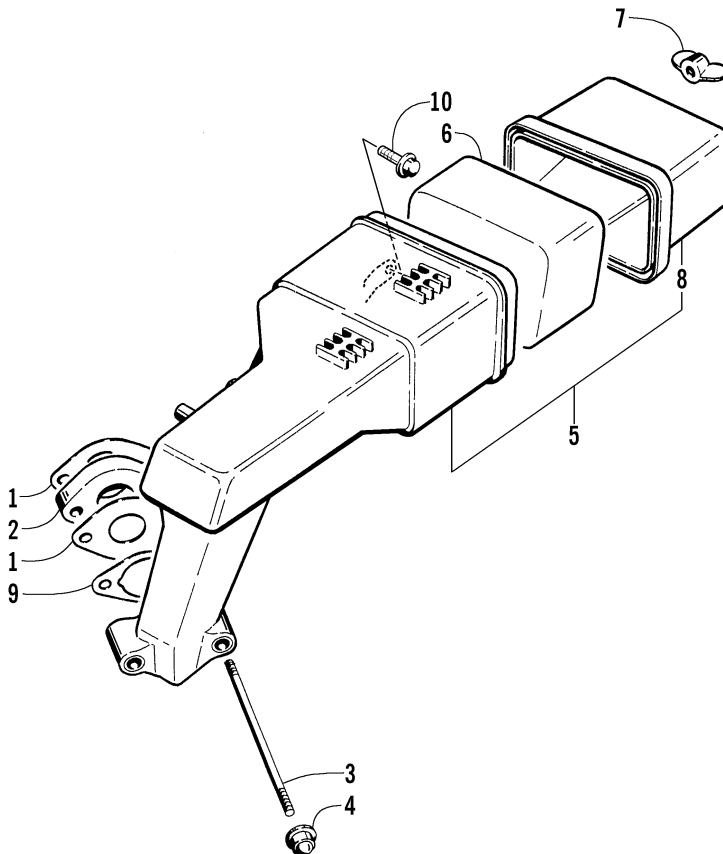

GAS TANK, SEAT, AND TAILLIGHT ASSEMBLY

(Complete Seat Assembly p/n 1718-331)

0736-891

Ref.	Part No.	Qty.	Description	Ref.	Part No.	Qty.	Description
1	<u>1718-331</u>	1	Complete Seat Assembly (inc. 2-8 and 20)	17	0623-184	2	Washer
2	<u>2606-844</u>	1	● Tank, Gas/Seat-Base	18	0123-108	2	Nut, Nylon Cap
3	1706-143	1	● Cover, Seat	19	<u>0687-154</u>	1	Cable, Choke (inc. 21)
4	1706-017	1	● Foam, Seat	20	0624-528	AR	Staple, Seat Cover
5	1670-084	1	● Cap, Gas Tank (inc. 6)	21	0623-054	1	Nut, Choke Cable
6	0109-733	1	● Seal, Tank Cap	22	<u>4611-767</u>	1	Decal, Switch/Choke
7	<u>2606-942</u>	1	● Wire, Seat	23	0609-111	1	Nut, Retaining
8	2606-031	1	● Wire, Seat	24	0109-822	1	Switch, Ignition (inc. 23 and 25)
9	0676-017	1	Valve, Shut-Off - Gas Tank	25	0116-065	2	● Key
10	6101-001	AR	Hose, Gasline/Vent - 100 ft	26	8041-366	2	Nut, Lock
	6101-009	AR	Hose, Gasline/Vent - 50 ft	27	8002-040	2	Screw, Cap
11	0510-335	1	Filter, Fuel	28	3611-856	1	Decal, Shut-Off Valve
12	0670-289	AR	Tape, Teflon	29	0123-579	1	Nut, Push
13	0609-070	1	Taillight Assembly (inc. 14)	30	0123-788	3	Cable Tie - 7 in.
14	0230-020	1	● Bulb, Taillight	31	0123-394	1	Clip, Cable
15	8050-157	2	Washer	32	0116-469	1	Bushing, Recoil Starter
16	0123-709	2	Nut w/Lock Washer				

ENGINE AND RELATED PARTS

0736-155

Ref.	Part No.	Qty.	Description	Ref.	Part No.	Qty.	Description
1	0662-336	1	Engine, AA12A2	12	8041-246	1	Nut, Lock
2	1706-235	1	Front End	13	0770-617	1	Bracket, Throttle Cable
3	8060-484	AR	Rivet	14	3004-987	1	Screw, Cap
4	2606-223	1	Cover, Governor	15	1670-235	1	Grommet
5	8007-400	1	Screw, Machine	16	1670-191	1	Stick, Oil Level
6	0623-786	1	Screw, Self-Tapping	17	1670-190	1	Tube, Fill
7	8050-247	9	Washer	18	0623-896	1	Nut, Shoulder
8	8004-130	1	Screw, Cap	19	0623-884	1	O-Ring, Fill Tube Adapter
9	8002-135	4	Screw, Cap	20	0623-883	1	Adapter, Fill Tube
10	8040-426	4	Nut, Lock	21	0623-903	1	O-Ring
11	0623-822	5	Plug				