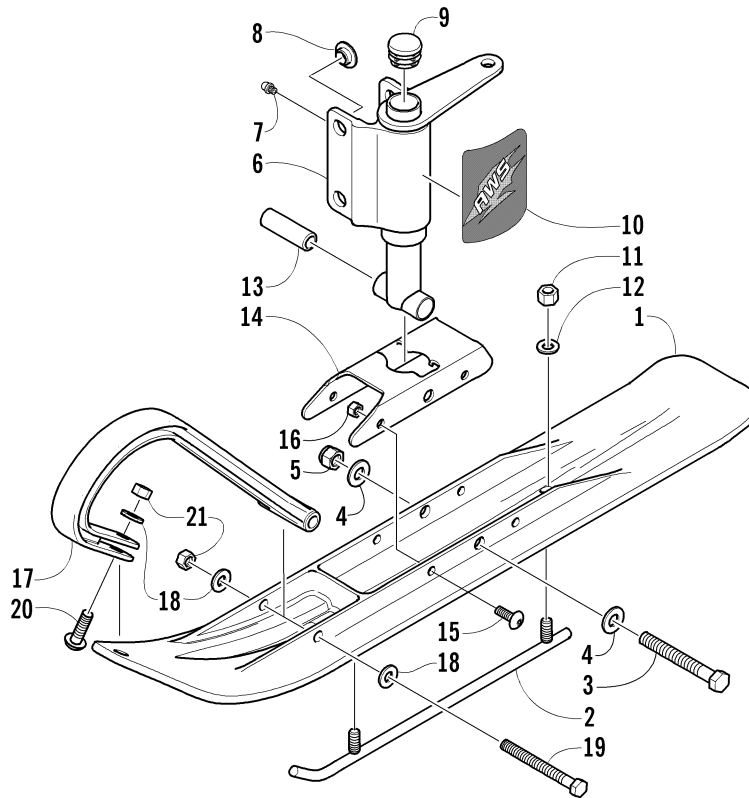

ARCTIC CAT[®]

ZR[®] 120

Model Number S2003ZRAAAUSG

2003 Illustrated
Parts Manual - Revised

TABLE OF CONTENTS

2003 ZR 120 - Revised

(Model No. S2003ZRAAAUSG)

SKI AND SPINDLE ASSEMBLY	1
A-ARM ASSEMBLY	2
FRONT SUSPENSION SHOCK ABSORBER	3
STEERING POST AND TIE ROD ASSEMBLY	4
DRIVE TRAIN SHAFT AND BRAKE ASSEMBLIES	5
SLIDE RAIL, IDLER WHEELS, AND TRACK ASSEMBLY	6
REAR SUSPENSION ARM ASSEMBLY	7
CHASSIS, FOOTREST, AND REAR BUMPER ASSEMBLY	8
HOOD, HEADLIGHT, AND WINDSHIELD ASSEMBLY	9
BELLY PAN AND EXHAUST ASSEMBLIES	10
GAS TANK, SEAT, AND TAILLIGHT ASSEMBLY	11
ENGINE AND RELATED PARTS	12
AIR CLEANER ASSEMBLY	13
CARBURETOR	14
CYLINDER AND CRANKCASE	15
PISTON AND CRANKSHAFT	16
RECOIL STARTER	17
THROTTLE CONTROL ASSEMBLY	18
MAGNETO	19
RELATED ITEMS	Back Cover

SKI AND SPINDLE ASSEMBLY

0737-548

Ref.	Part No.	Qty.	Description	Ref.	Part No.	Qty.	Description
1	1603-606	2	Ski, Plastic (Green)	11	8040-426	4	Nut, Lock
2	0703-698	2	Wearbar	12	8050-242	4	Washer
3	8002-231	2	Screw, Cap	13	1603-365	2	Axle, Suspension
4	8050-277	4	Washer	14	1703-184	2	Saddle, Ski (Black)
5	8040-486	2	Nut, Lock	15	8017-580	8	Screw, Machine
6	0703-834	2	Spindle (inc. 7-8)	16	8040-366	8	Nut, Lock
7	0623-010	2	● Fitting, Grease	17	1603-607	2	Handle, Ski (Green)
8	0603-647	8	● Insert, Spindle	18	8050-247	6	Washer
9	0623-831	2	Cap, Spindle	19	8002-141	2	Screw, Cap
10	4611-760	1	Decal, "AWS" - Spindle - Right	20	8017-672	2	Screw, Cap
	4611-761	1	Decal, "AWS" - Spindle - Left	21	8041-426	4	Nut, Lock

A-ARM ASSEMBLY

0737-549

Ref.	Part No.	Qty.	Description	Ref.	Part No.	Qty.	Description
1	0703-806	2	A-Arm - Upper	7	8002-232	4	Screw, Cap
2	0703-691	2	A-Arm - Lower	8	0623-661	4	Nut, Crown Lock
3	1603-365	4	Axle, Suspension	9	1703-179	2	Bracket, Mounting - Shock
4	1603-394	4	Axle, Suspension	10	8050-277	12	Washer
5	0605-451	8	Axle, Powder Metal	11	8040-486	4	Nut, Lock
6	0623-900	4	Screw, Cap				