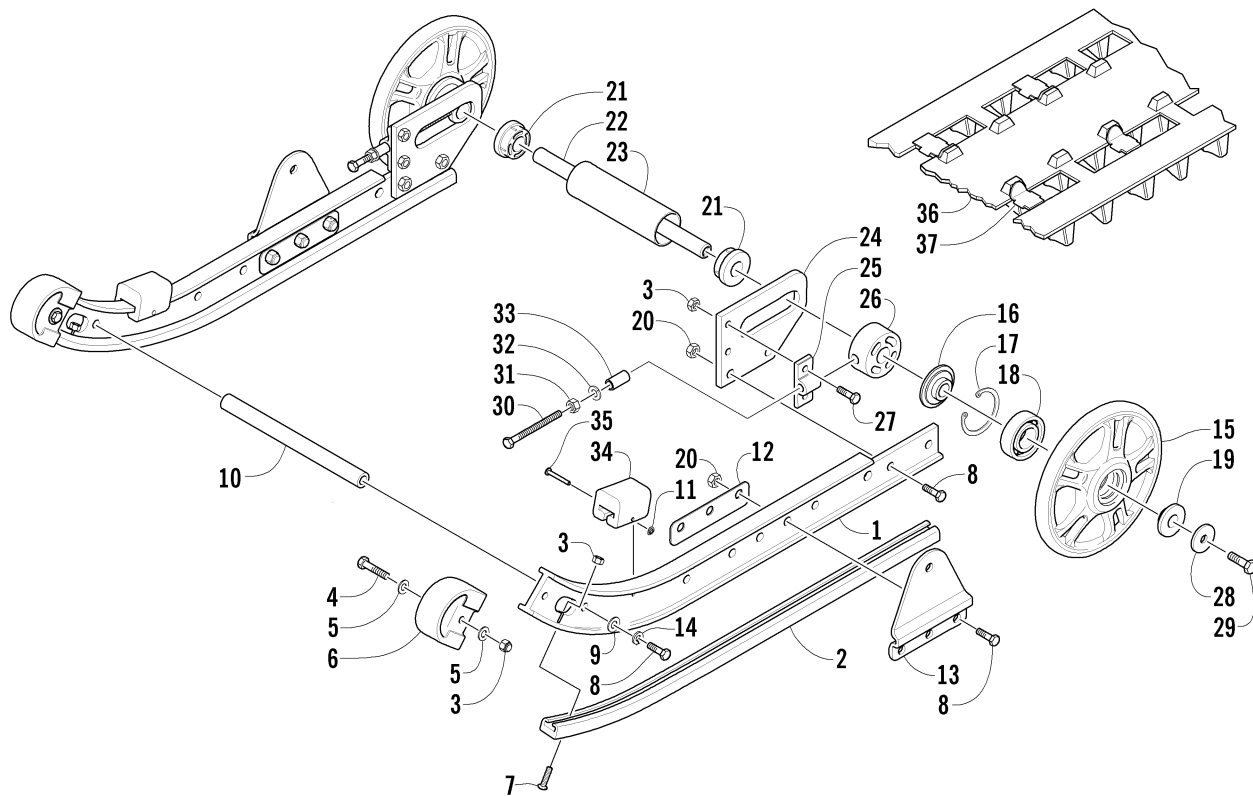

SLIDE RAIL, IDLER WHEELS, AND TRACK ASSEMBLY

(Complete Skid Frame Assembly p/n 7996-348)

0736-882

Ref.	Part No.	Qty.	Description	Ref.	Part No.	Qty.	Description
1	0704-605	2	Rail, Formed (Green)	20	8040-426	10	Nut, Lock
2	1604-568	2	Wearstrip, Slide Rail - Black	21	0604-968	2	Bushing, Spacer - Idler Wheel - Rear
3	8040-366	8	Nut, Lock	22	1604-562	1	Axle, Idler Wheel - Rear
4	8002-044	2	Screw, Cap	23	1604-563	1	Spacer, Idler Wheel - Rear
5	8050-217	4	Washer	24	1604-661	2	Housing, Axle - Rear
6	0604-231	2	End Cap, Slide Rail	25	0604-206	2	Adjuster, Track
7	0123-869	2	Screw, Machine	26	0604-165	2	Bushing, Idler Wheel - Adjustment - Rear
8	8002-131	12	Screw, Cap	27	8002-041	4	Screw, Cap
9	8050-247	2	Washer	28	0123-570	2	Washer
10	1604-566	1	Axle, Cross-Brace	29	8002-222	2	Screw, Cap
11	0423-090	2	Nut, Press	30	0124-310	2	Screw, Cap
12	0704-897	2	Plate, Backing	31	8042-486	2	Nut
13	0704-896	2	Bracket, Support - Arm	32	8051-277	2	Washer, Lock
14	8051-247	2	Washer, Lock	33	0704-854	2	Spacer, Track Adjuster
15	1604-691	2	Wheel, Idler - Rear (inc. 16-19)	34	0104-631	2	Pad, Shock
16	1604-772	2	● Insert, Idler Wheel - Inner	35	0123-767	2	Rivet, Solid
17	0123-798	2	● Ring, Retaining	36	1602-015	1	Track Assembly (inc. 37)
18	0107-598	2	● Bearing	37	1602-079	32	● Clip, Guide
19	1604-773	2	● Insert, Idler Wheel - Outer