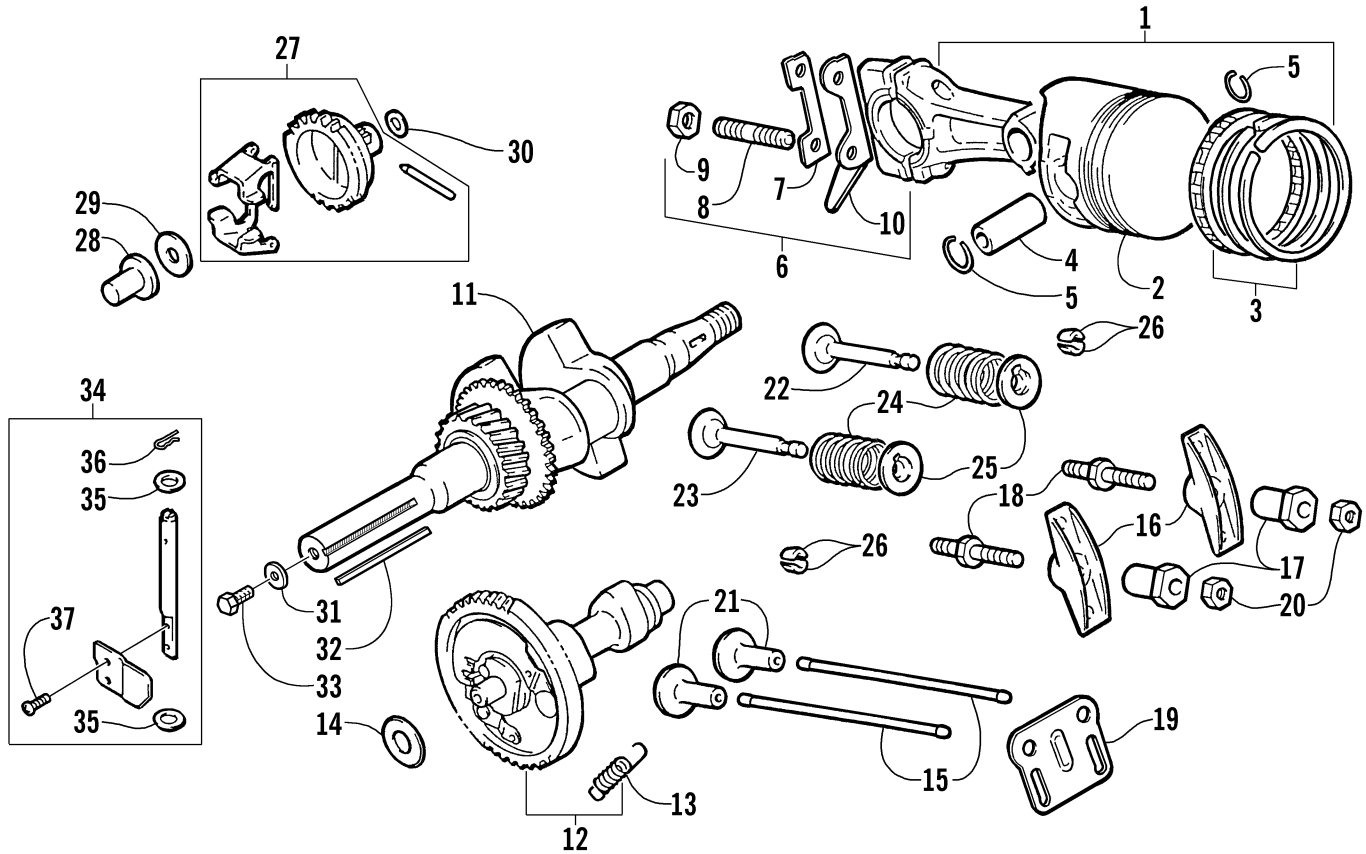

PISTON AND CRANKSHAFT

0735-429 *Optional

Ref.	Part No.	Qty.	Description	Ref.	Part No.	Qty.	Description
1	0694-026	1	Piston Assembly (inc. 2, 3, and 5)	17	0691-413	2	Pivot
2	0691-398	1	● Piston	18	0694-037	2	Bolt, Stud - Pivot
	0691-569	1	● Piston, Oversized (0.25 mm)*	19	0691-415	1	Guide, Push Rod
	0691-570	1	● Piston, Oversized (0.50 mm)*	20	0691-016	2	Nut
3	0691-399	1	● Ring, Piston - Set	21	0691-406	2	Tappet
	0691-571	1	● Ring, Piston - Set - Oversized (0.25 mm)*	22	0694-008	1	Valve, Intake
	0691-572	1	● Ring, Piston - Set - Oversized (0.50 mm)*	23	0694-009	1	Valve, Exhaust
4	0691-400	1	Pin, Piston	24	0694-036	2	Spring, Valve
5	0691-378	2	Circlip	25	0693-313	2	Retainer, Valve Spring
6	0691-936	1	Rod, Connecting - Assembly (inc. 7-10)	26	0693-281	4	Cotter, Valve
7	0691-403	1	● Plate, Lock	27	0693-698	1	Gear, Governor - Set
8	0691-366	2	● Bolt, Stud	28	0691-842	1	Slider, Governor
9	3004-851	2	● Nut	29	0691-843	1	Washer
10	0691-402	1	● Plate, Splash	30	3004-652	1	Washer
11	0694-027	1	Crankshaft Assembly	31	0694-024	1	Washer
12	0691-914	1	Camshaft (inc. 13)	32	0694-006	1	Key, Crankshaft
13	0691-380	1	● Spring	33	0694-007	1	Bolt, Crankshaft
14	0691-840	1	Washer	34	0693-258	1	Shaft, Throttle Control - Set (inc. 35-37)
15	0691-407	2	Rod, Push	35	0693-252	2	● Washer
16	0691-412	2	Arm, Rocker	36	0691-848	1	● Clip, Hairpin
				37	3004-563	2	● Screw