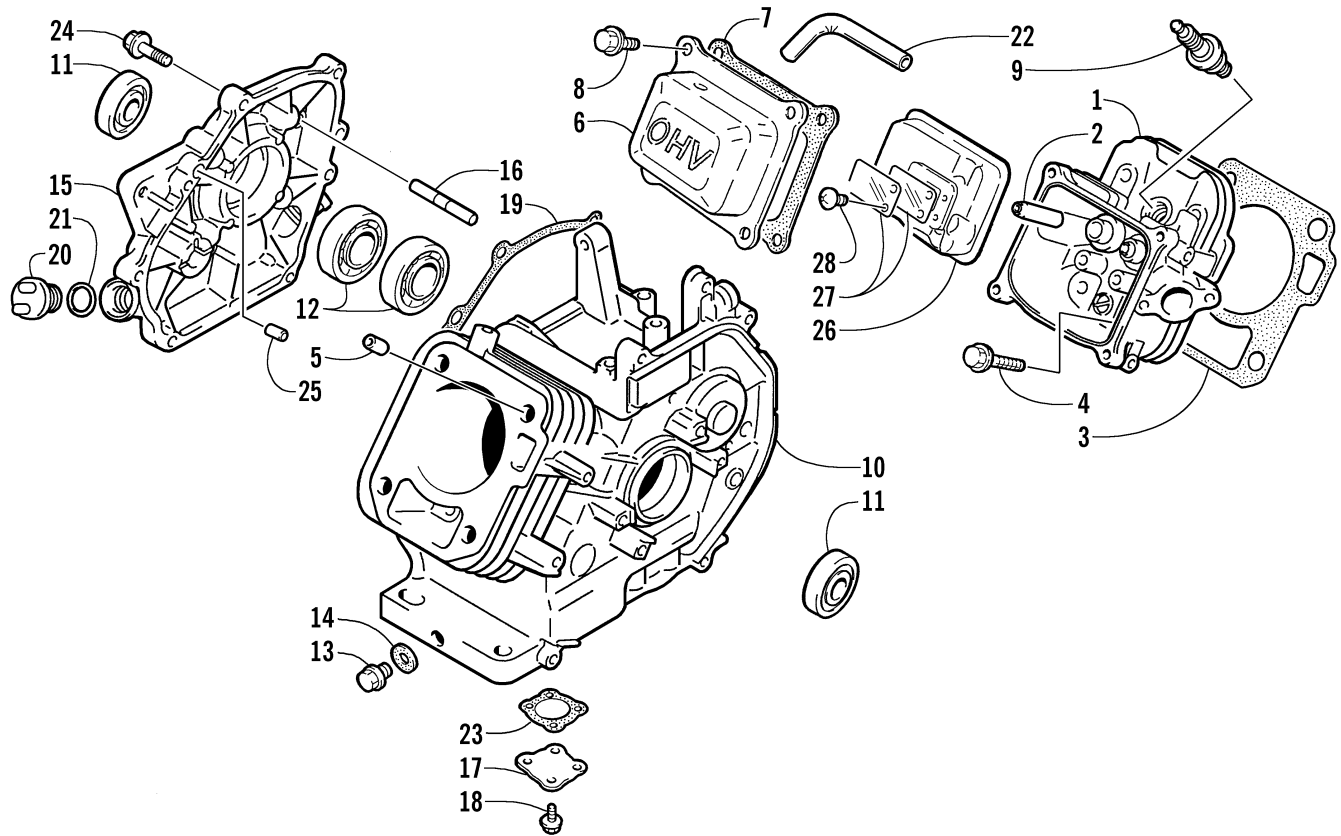

CYLINDER AND CRANKCASE

0737-143

Ref.	Part No.	Qty.	Description	Ref.	Part No.	Qty.	Description
1	0694-034	1	Head, Cylinder (inc. 2)	15	0694-002	1	Cover, Crankcase - Assembly - Side (inc. 16 and one No. 11-12)
2	0691-545	2	● Guide, Valve	16	0691-844	1	● Shaft, Governor Gear
3	0691-386	1	Gasket, Cylinder Head	17	0694-022	1	Cover, Oil Level Sensor
4	0693-303	4	Bolt	18	0693-307	4	Bolt
5	3008-199	2	Pin, Dowel	19	0691-834	1	Gasket, Crankcase
6	0691-830	1	Cover, Cylinder Head	20	0694-004	1	Plug, Engine Oil Drain - Assembly (inc. 21)
7	0691-387	1	Gasket, Cylinder Head Cover	21	0693-298	1	● O-Ring
8	0693-241	4	Bolt	22	0693-362	1	Hose, Air Breather
9	0217-703	1	Plug, Spark (BPR6ES)	23	0691-837	1	Gasket, Engine Oil Level Sensor
10	0694-001	1	Cylinder Assembly (inc. one No. 11-12 and 13-14)	24	0694-035	7	Bolt
11	0691-376	2	● Seal, Oil	25	3005-206	2	Pin, Dowel
12	0691-374	2	● Bearing	26	0691-393	1	Body, Air Breather - Assembly (inc. 27-28)
13	0693-253	2	● Plug	27	0693-226	1	● Valve, Reed - Set
14	3002-276	2	● Gasket	28	0693-305	2	● Screw