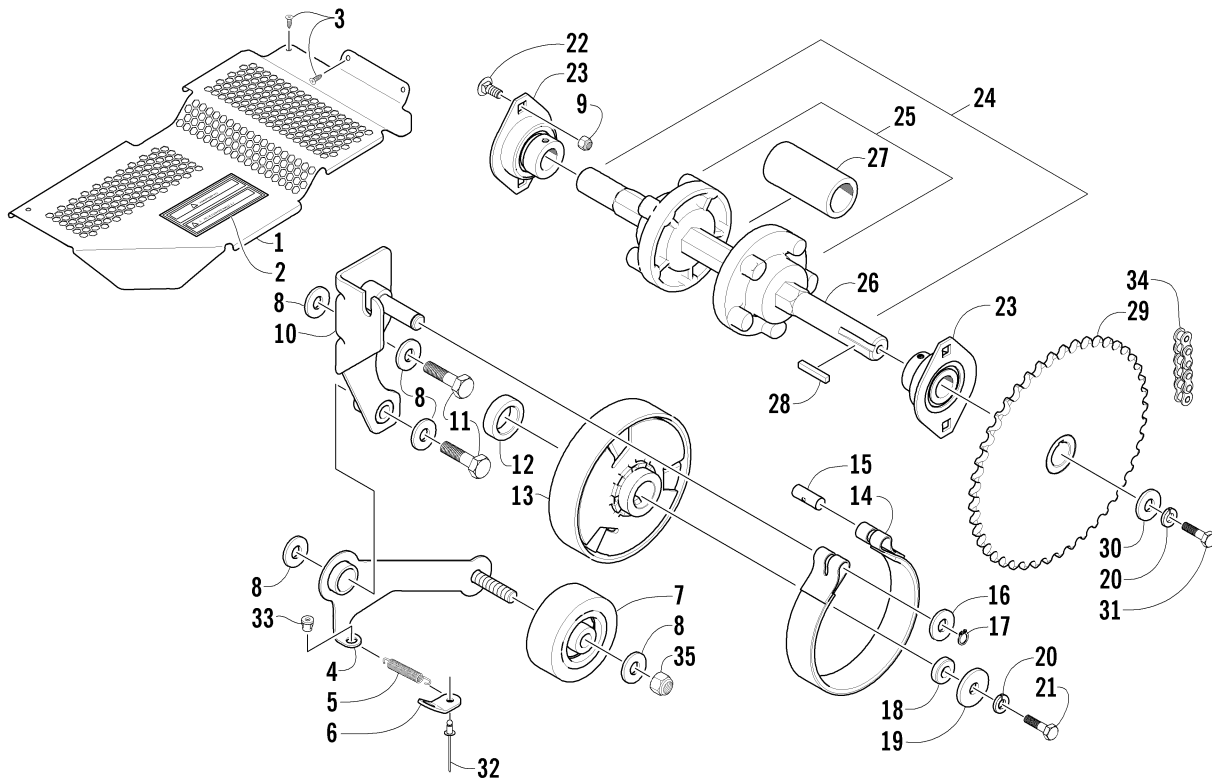

A-ARM ASSEMBLY

0737-549

Ref.	Part No.	Qty.	Description	Ref.	Part No.	Qty.	Description
1	0703-806	2	A-Arm - Upper	7	8002-232	4	Screw, Cap
2	0703-691	2	A-Arm - Lower	8	0623-661	4	Nut, Crown Lock
3	1603-365	4	Axle, Suspension	9	1703-179	2	Bracket, Mounting - Shock
4	1603-394	4	Axle, Suspension	10	8050-277	12	Washer
5	0605-451	8	Axle, Powder Metal	11	8040-486	4	Nut, Lock
6	0623-900	4	Screw, Cap				

STEERING POST AND TIE ROD ASSEMBLY

0737-939

Ref.	Part No.	Qty.	Description	Ref.	Part No.	Qty.	Description
1	0703-693	1	Post, Steering	18	0630-138	1	Switch, Tether - Assembly (inc. 19)
2	1606-765	2	Grip, Handle	19	0630-139	1	● Cord, Tether Switch
3	0302-165	1	Control, Throttle	20	8002-040	4	Screw, Cap
4	0109-609	2	Lever, Throttle/Brake	21	0705-896	2	Retainer, Bearing
5	8070-318	2	Pin, Spring	22	0605-444	4	Bearing, Steering Post
6	0611-022	1	Decal, Engine Stop Switch	23	1706-050	1	Support, Steering Post
7	0123-230	2	Pin	24	8040-366	4	Nut, Lock
8	0123-231	3	Ring, Retaining	25	8060-484	10	Rivet
9	0302-147	1	Housing, Brake	26	8004-226	2	Screw, Cap
10	0609-007	1	Switch, Engine Stop	27	0623-044	4	Washer
11	0605-502	1	Cover, Handlebar Pad	28	0623-025	4	Nut, Lock
12	0605-501	1	Pad, Handlebar	29	0605-504	2	Rod End - Right
13	0687-121	1	Cable, Throttle	30	0123-191	2	Nut, Hex - Right
14	8053-212	3	Washer, Lock - External Tooth	31	0605-452	2	Tube, Tie Rod
15	0123-788	AR	Cable Tie - 7 in.	32	0123-917	2	Nut, Hex - Left
16	0687-122	1	Cable, Brake	33	0605-511	2	Rod End - Left
17	1602-100	1	Spring, Return - Brake				